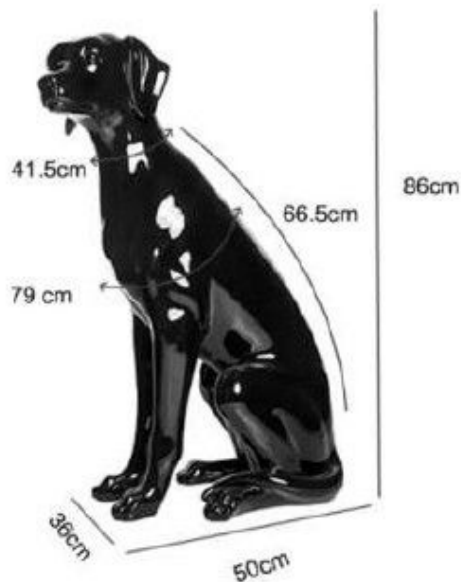

FEATURES

Brand	Mannequins vitrine
Base	
Fitting	
Color	Blanc
Ref	man-de-vit-4198
ID	4198
Delivery schedule	1-5 working days
Category	Animal mannequins
Type	Accessories for mannequins

DETAIL

Made from high-quality materials, this dog mannequin is strong and durable, ensuring long-lasting use.

Its meticulous finishes and realistic design make it a must-have decorative element to enhance your store presentations.

Versatile, it blends in easily with different themes and styles of arrangement, adding a touch of originality that will capture your customers' attention.