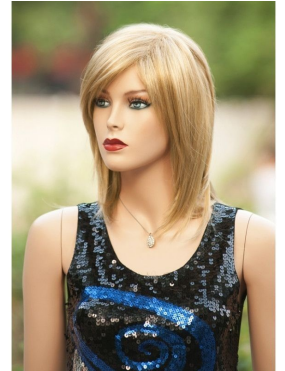

Blonde mannequin woman wig **25.00 €Ex VAT**
Mannequin wigs - 50.00 % 50.00

FEATURES

Brand	Mannequins vitrine
Base	
Fitting	
Ref ID	per-blo-man-2625 2625
Delivery schedule	1-5 working days
Category	Mannequin wigs
Type	Accessories for mannequins

Our wig models are close to the photos on the item sheet, non-contractual photos.

DESCRIPTION

Mannequin wig Hair color : blond This wig illuminates the face of your model and makes it less abstract

Blonde mannequin woman wig