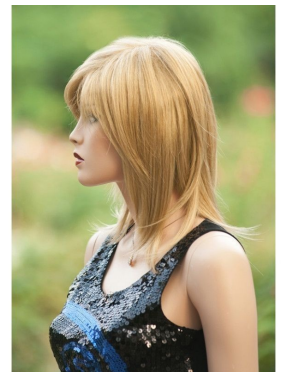

Blonde mannequin woman wig **25.00 €Ex VAT**
Mannequin wigs - 50.00 % 50.00

FEATURES

Brand	Mannequins vitrine
Base	
Fitting	
Ref ID	per-blo-man-2625 2625
Delivery schedule	1-5 working days
Category	Mannequin wigs
Type	Accessories for mannequins

DETAIL

p.p1 {margin: 0.0px 0.0px 0.0px 0.0px; font: 12.0px 'Helvetica Neue'; color: #454545; min-height: 14.0px} p.p2 {margin: 0.0px 0.0px 0.0px 0.0px; font: 12.0px 'Helvetica Neue'; color: #454545} Mannequins Shopping, specialists in window mannequins and shop fittings, offer a range of wigs for window mannequins, at discounted prices.

Our wig models are close to the photos on the item sheet, non-contractual photos.

DESCRIPTION

Mannequin wig Hair color : blond This wig illuminates the face of your model and makes it less abstract

Blonde mannequin woman wig