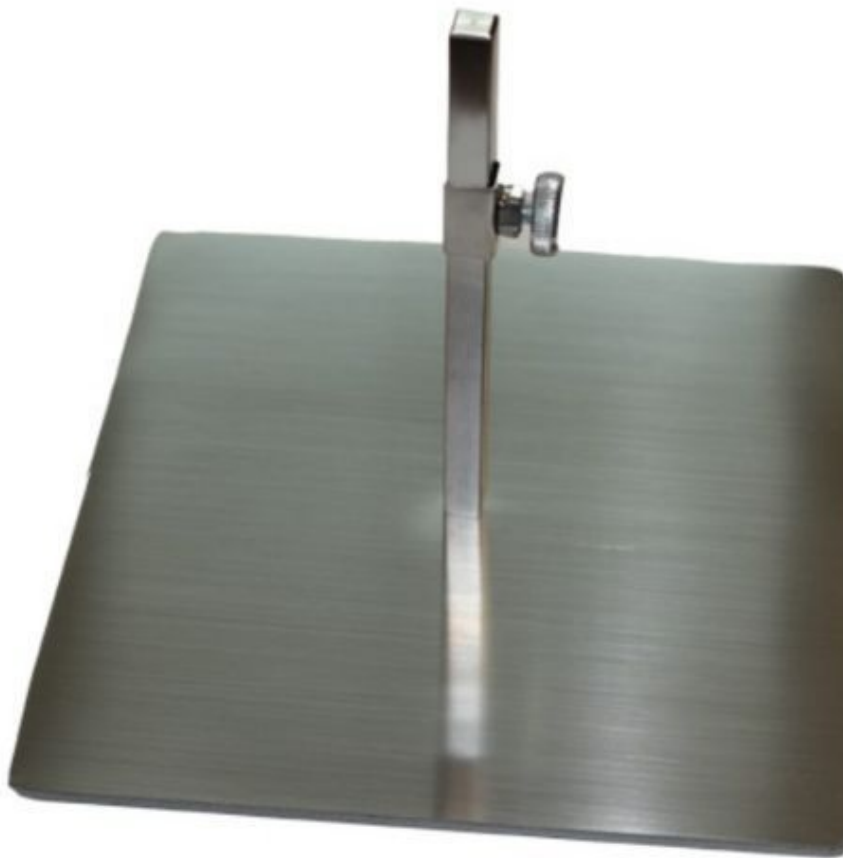

FEATURES

Brand	Presentoirs shopping
Base	Metal round
Fitting	
Color	Gris
Ref ID	pre-de-bra-4150 4150
Delivery schedule	5-10 working days
Category	Mannequins hands
Type	Accessories for mannequins

DETAIL

Specialising in furniture and display accessories for stores, shop windows and other commercial spaces, we offer a wide range of products designed to showcase your items in an elegant and functional way. Our women's arm display with base is an essential tool for displaying bandages, strips and orthoses. Designed to be both aesthetically pleasing and practical, this display allows you to demonstrate the use and adjustment of various medical devices clearly and effectively.