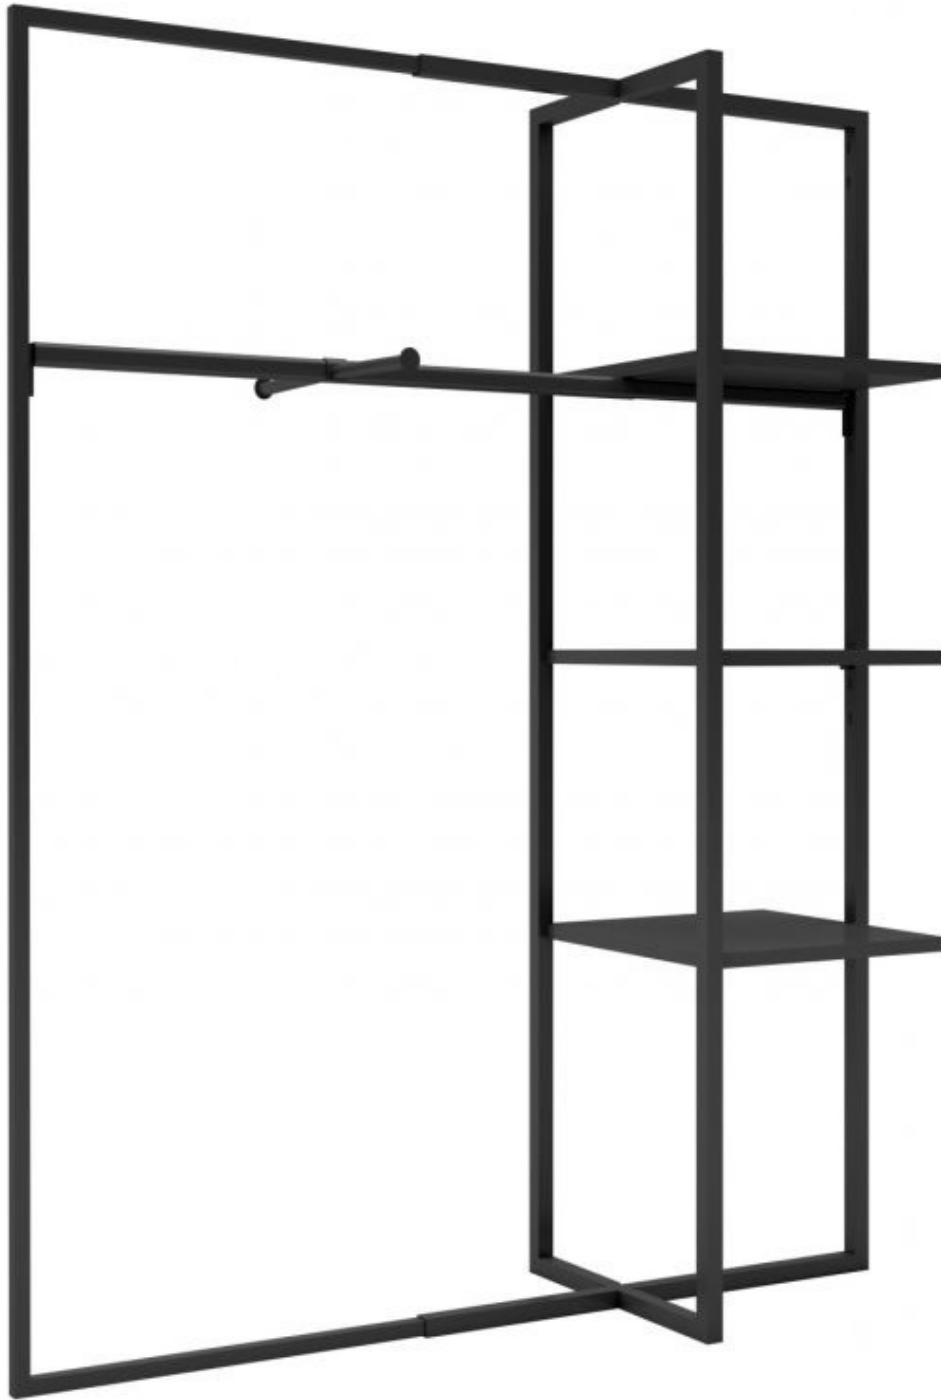

DETAIL

Black epoxy metal clothes racks

- Adjustable: Customise the length to suit your needs.
- Modular: Easily adapt with adjustable shelves.
- Robust: Stainless steel construction for lasting strength.
- Elegant: Sleek design blends in with any interior.
- Easy to Assemble: Quick assembly thanks to simple parts.

Ideal for the arrangement of your shop.

DESCRIPTION

Black expandable and modular clothes rack, ideal for your shop layout. **Features:**

- Adjustable shelf sizes 40x40cm
- Adjustable rack height for centre bar, 4 adjustable levels
- Easy assembly without tools

Dimensions:

L(76-132cm)xH170xp45cmMaterials:Black epoxy metal, mdf

Black stretch and modular clothes rack

Clothing rail straight - Photo n° 1

FEATURES

Brand	Portants shopping
Base	No fixing
Fitting	Noir
Color	por-vet-ext-4078
Ref	4078
ID	1-5 working days
Delivery schedule	Clothing rail straight
Category	Clothes rails
Type	

Ideal for the arrangement of your shop.

Black stretch and modular clothes rack

Clothing rail straight - Photo n° 2

XO-170T-M-B
TELESCOPIC RACK METAL

XO-SET3S-W
SET OF 3 WOOD
SHELVES SMALL

XO-CRT-M
TELESCOPIC CROSSBAR