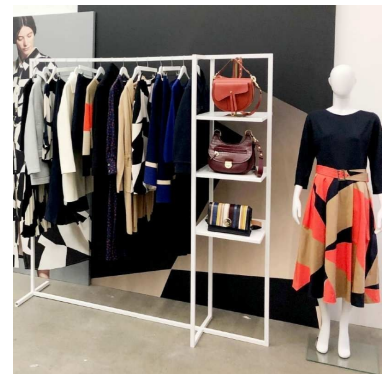

Black stretch and modular clothes rack **410.00 €Ex VAT**

Clothing rail straight

FEATURES

Brand	Portants shopping
Base	
Fitting	No fixing
Color	Noir
Ref	por-vet-ext-4078
ID	4078
Delivery schedule	1-5 working days
Category	Clothing rail straight
Type	Clothes rails

DETAIL

Black epoxy metal clothes racks

- Adjustable: Customise the length to suit your needs.
- Modular: Easily adapt with adjustable shelves.
- Robust: Stainless steel construction for lasting strength.
- Elegant: Sleek design blends in with any interior.
- Easy to Assemble: Quick assembly thanks to simple parts.

Ideal for the arrangement of your shop.

DESCRIPTION

Black expandable and modular clothes rack, ideal for your shop layout. **Features:**

- Adjustable shelf sizes 40x40cm
- Adjustable rack height for centre bar, 4 adjustable levels
- Easy assembly without tools