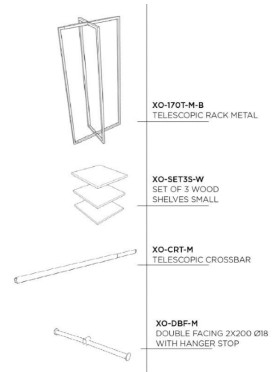

Black stretch and modular clothes rack **410.00 €Ex VAT**

Clothing rail straight

FEATURES

Brand	Portants shopping
Base	
Fitting	No fixing
Color	Noir
Ref	por-vet-ext-4078
ID	4078
Delivery schedule	1-5 working days
Category	Clothing rail straight
Type	Clothes rails

DETAIL

Black epoxy metal clothes racks

- Adjustable: Customise the length to suit your needs.
- Modular: Easily adapt with adjustable shelves.
- Robust: Stainless steel construction for lasting strength.
- Elegant: Sleek design blends in with any interior.
- Easy to Assemble: Quick assembly thanks to simple parts.

Ideal for the arrangement of your shop.

DESCRIPTION

Black expandable and modular clothes rack, ideal for your shop layout. **Features:**

- Adjustable shelf sizes 40x40cm
- Adjustable rack height for centre bar, 4 adjustable levels
- Easy assembly without tools

Dimensions:

L(76-132cm)xH170xp45cmMaterials:Black epoxy metal, mdf

Black stretch and modular clothes rack