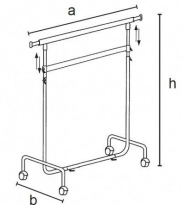

Basic clothing rails with wheels 100-170cm **89.10 € Ex VAT**
Hanging rails with wheels - 10.00 % **99.00**

Informazioni

a = min 1000 max 1700 b = 500 h = min 1250 max 2000	8,60	100/pallet

FEATURES

Brand	Portants shopping
Base	
Fitting	
Color	Metal
Ref	por-rou-bas-2397
ID	2397
Delivery schedule	1-2 working days
Category	Hanging rails with wheels
Type	Clothes rails

DETAIL

This basic hanging rails with wheels, removable, allows to use two spaces on the same carrier.

DESCRIPTION

This **basic clothing rails** with wheels has round tube and oval top bar and extra bar to create 2 hanging spaces above each other. High = min 1250 max 2000
Broad = min 1000 max 1700
Deep = 600 **Max. supported weight: 50kg**

Basic clothing rails with wheels 100-170cm

Hanging rails with wheels - Photo n° 1

FEATURES

Brand	Portants shopping
Base	
Fitting	
Color	Metal
Ref	por-rou-bas-2397
ID	2397
Delivery schedule	1-2 working days
Category	Hanging rails with wheels
Type	Clothes rails