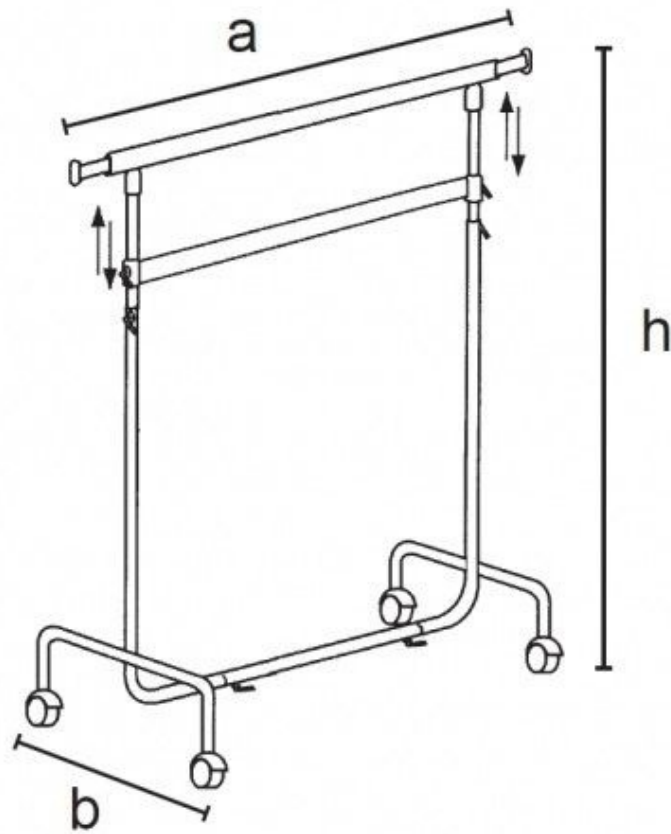

DETAIL

This basic hanging rails with wheels, removable, allows to use two spaces on the same carrier.

Basic clothing rails with wheels 100-170cm

Hanging rails with wheels - Photo n° 2

Informazioni

a = min 1000 max 1700

b = 500

h = min 1250 max 2000

8,60

100/pallet

FEATURES

Brand	Portants shopping
Base	
Fitting	
Color	Metal
Ref	por-rou-bas-2397
ID	2397
Delivery schedule	1-2 working days
Category	Hanging rails with wheels
Type	Clothes rails

DETAIL

This basic hanging rails with wheels, removable, allows to use two spaces on the same carrier.

Basic clothing rails with wheels 100-170cm

Hanging rails with wheels - Photo n° 3

FEATURES

Brand	Portants shopping
Base	
Fitting	
Color	Metal
Ref	por-rou-bas-2397
ID	2397
Delivery schedule	1-2 working days
Category	Hanging rails with wheels
Type	Clothes rails

DETAIL

This basic hanging rails with wheels, removable, allows to use two spaces on the same carrier.