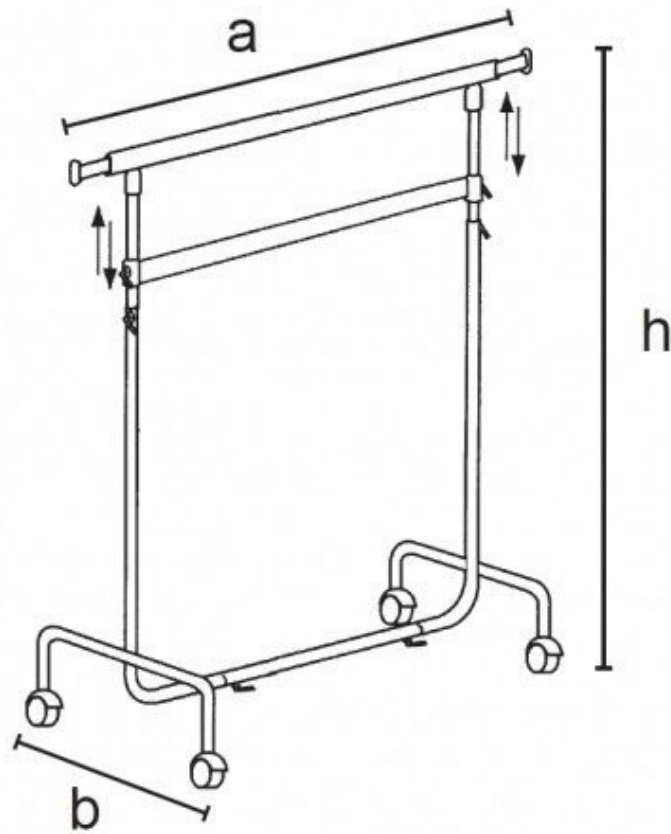

DETAIL

This basic hanging rails with wheels, removable, allows to use two spaces on the same carrier.

Basic clothing rails with wheels ST013R50R

Hanging rails with wheels - Photo n° 2

Informazioni

a = min 1000 max 1700

b = 500

h = min 1250 max 2000

8,60

100/pallet

FEATURES

Brand	Portants shopping
Base	
Fitting	
Color	Metal
Ref	por-rou-bas-2397
ID	2397
Delivery schedule	1-2 working days
Category	Hanging rails with wheels
Type	Clothes rails

DETAIL

This basic hanging rails with wheels, removable, allows to use two spaces on the same carrier.

Basic clothing rails with wheels ST013R50R

Hanging rails with wheels - Photo n° 3

FEATURES

Brand	Portants shopping
Base	
Fitting	
Color	Metal
Ref	por-rou-bas-2397
ID	2397
Delivery schedule	1-2 working days
Category	Hanging rails with wheels
Type	Clothes rails

DETAIL

This basic hanging rails with wheels, removable, allows to use two spaces on the same carrier.