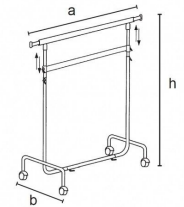

Basic clothing rails with wheels ST013R50R 89.10 €Ex VAT
Hanging rails with wheels - 10.00 % 99.00

Informazioni		
a = min 1000 max 1700 b = 500 h = min 1250 max 2000	8,60	100/pallet

FEATURES

Brand	Portants shopping
Base	
Fitting	
Color	Metal
Ref	por-rou-bas-2397
ID	2397
Delivery schedule	1-2 working days
Category	Hanging rails with wheels
Type	Clothes rails

DETAIL

This basic hanging rails with wheels, removable, allows to use two spaces on the same carrier.

DESCRIPTION

This basic clothing rails with wheels has round tube and oval top bar and extra bar to create 2 hanging spaces above each other. High = min 1250 max 2000
Broad = min 1000 max 1700
Deep = 600Max. supported weight: 50kg