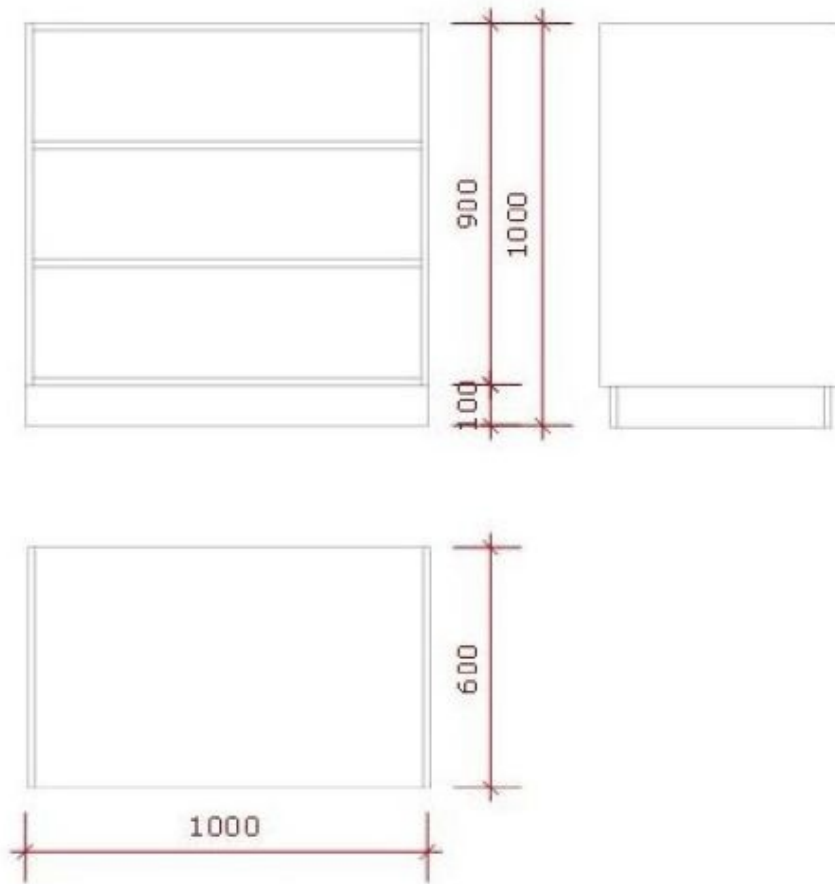

**Dimensions:**

- Width: 100 cm
  - Height: 100 cm
  - Depth: 60 cm
- Package contents: 1 x Modern Countertop - Gloss Black

**Black glossy counter 100x100x60cm**

**Modern counter display - Photo n° 3**

**Black glossy counter 100x100x60cm**

**Modern counter display - Photo n° 4**

**Black glossy counter 100x100x60cm**

**Modern counter display - Photo n° 5**