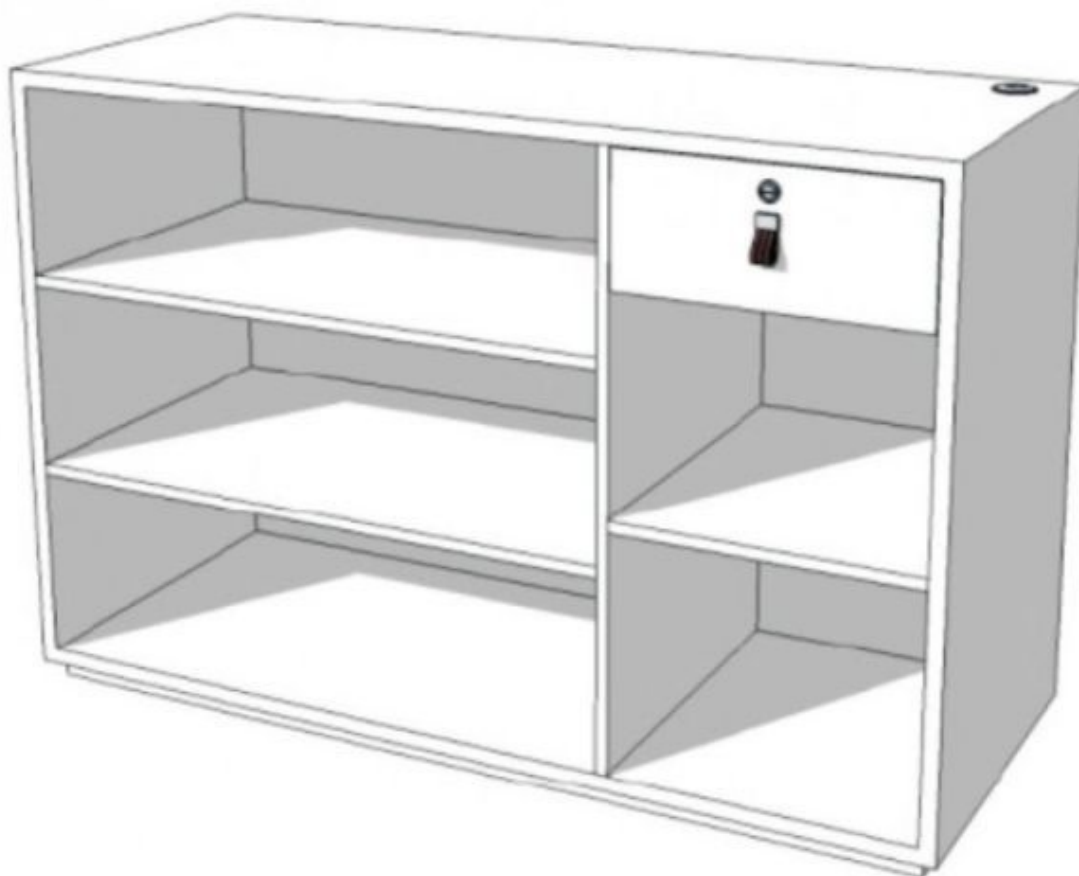

FEATURES

Brand	Comptoirs shopping
Base	
Fitting	
Color	Gris
Ref	meu-de-com-4155
ID	4155
Delivery schedule	5-10 working days
Category	Modern counter display
Type	Store furniture

DETAIL

Mannequins Shopping, experts in window mannequins and shopfitting, present a wide selection of shop counters for your shopfitting. Discover our full range, available in the Shop Counters section.

Matte gray countertop cabinet

Modern counter display - Photo n° 4