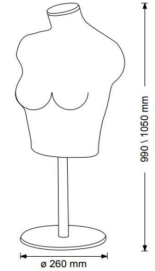

1/2 Bust model woman in black elasthanne **115.00 €Ex VAT**

Bust

FEATURES

Brand	Bust shopping
Base	Metal round
Fitting	
Color	Noir
Ref	1-bus-man-3197
ID	3197
Delivery schedule	3-4 weeks
Category	Bust
Type	Mannequin busts

DETAIL

This black woman's manal bust is ideal for showing your women's clothing collections including women's clothing tops. The women's window bust measures: 99 to 105 cm height and the base measures 26 cm, it is round metal.

DESCRIPTION

Female model bust in black elasthanne, with adjustable metal fastener and 26 cm round metal base. **This women's showcase bust** is ideal for showing off your collections of women's clothing such as t-shirts, jackets, and accessories. **The bust of women's clothes**, is easy to arrange in store and lightweight, it adapts to all types of shop, with its timeless black color and modern fabric.

1/2 Bust model woman in black elasthanne