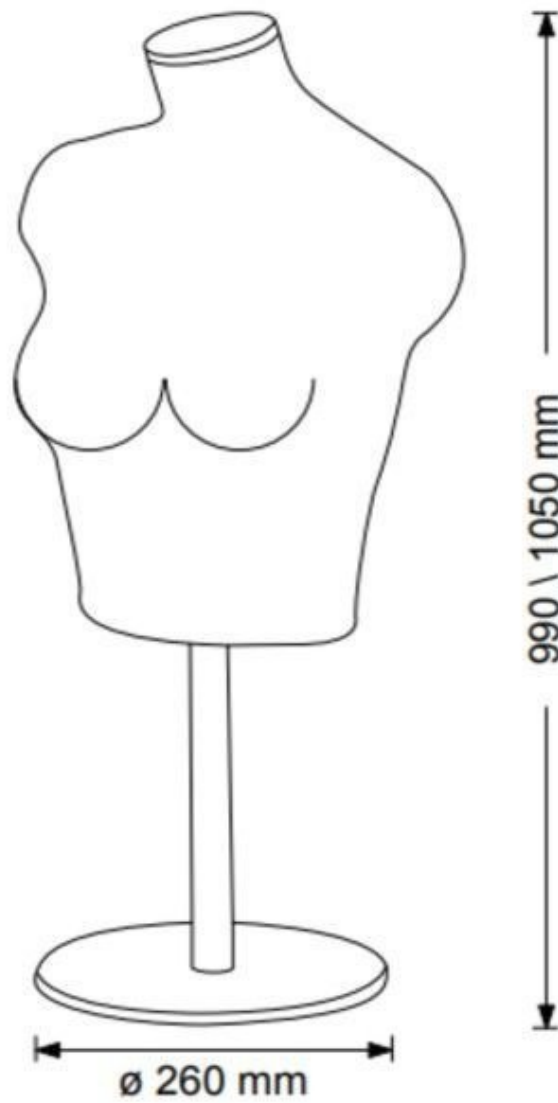

FEATURES

Brand	Bust shopping
Base	Metal round
Fitting	
Color	Noir
Ref	1-bus-man-3197
ID	3197
Delivery schedule	3-4 weeks
Category	Bust
Type	Mannequin busts

DETAIL

This black woman's manal bust is ideal for showing your women's clothing collections including women's clothing tops. The women's window bust measures: 99 to 105 cm height and the base measures 26 cm, it is round metal.