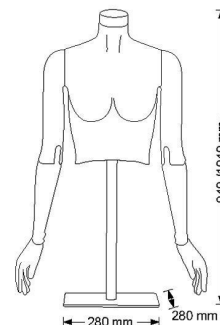

Flexible female bust grey finish 229.00 €Ex VAT

Bust

grey

FEATURES

Brand	Bust shopping
Base	Square metal
Fitting	Foot
Color	Gris
Ref	bus-fle-fem-2712
ID	2712
Delivery schedule	5-10 working days
Category	Bust
Type	Mannequins

DESCRIPTION

Flexible Female torso in grey EPP (polypropilene foam) with interchangeable egg head and cap black base 280x280 mm
Magnetic hooks - Recyclable - High fit - Light weight - Shock resistant
Packing of this female flexible mannequin: single box h.510x510x410 mm
weight : 6.50kg

Flexible female bust grey finish

Bust - Photo n° 1

FEATURES

Brand	Bust shopping
Base	Square metal
Fitting	Foot
Color	Gris
Ref ID	bus-fle-fem-2712 2712
Delivery schedule	5-10 working days
Category	Bust
Type	Mannequins