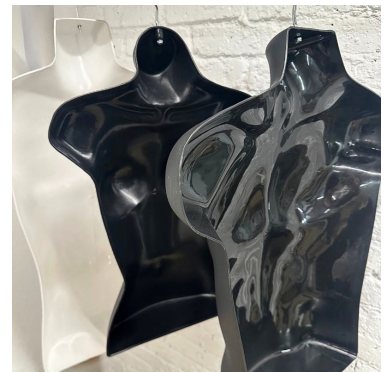

Black female mannequin bust with hook **15.00 €Ex VAT**

Plastic busts

FEATURES

| | |
|--------------------------|------------------|
| Brand | Bust shopping |
| Base | |
| Fitting | |
| Color | Noir |
| Ref | bus-man-fem-4154 |
| ID | 4154 |
| Delivery schedule | 1-5 working days |
| Category | Plastic busts |
| Type | Mannequin busts |

DESCRIPTION

Women's Mannequin Bust Black with Hook Perfect for shopfitting, this **Black Women's Mannequin Bust with Hook** is an essential addition to any shop fixture. Designed to hang and display your items in a stylish and practical way, it allows for optimal presentation of your garments. Dimensions:

- Height: 58 cm
 - Shoulders: 40 cm
 - Chest: 27 cm
- Add this black women's mannequin bust with hook to your shop equipment for an efficient and neat presentation of your products.

Black female mannequin bust with hook