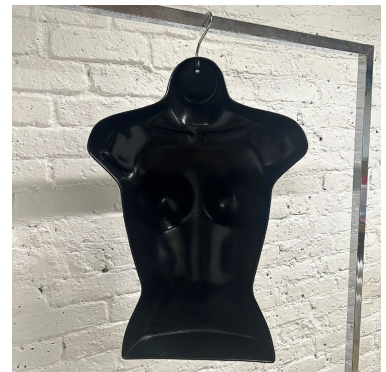

Black female mannequin bust with hook **15.00 €Ex VAT**

Plastic busts

FEATURES

| | |
|--------------------------|------------------|
| Brand | Bust shopping |
| Base | |
| Fitting | |
| Color | Noir |
| Ref | bus-man-fem-4154 |
| ID | 4154 |
| Delivery schedule | 1-5 working days |
| Category | Plastic busts |
| Type | Mannequin busts |

DESCRIPTION

Women's Mannequin Bust Black with Hook Perfect for shopfitting, this **Black Women's Mannequin Bust with Hook** is an essential addition to any shop fixture. Designed to hang and display your items in a stylish and practical way, it allows for optimal presentation of your garments. Dimensions:

- Height: 58 cm
 - Shoulders: 40 cm
 - Chest: 27 cm
- Add this black women's mannequin bust with hook to your shop equipment for an efficient and neat presentation of your products.

Black female mannequin bust with hook