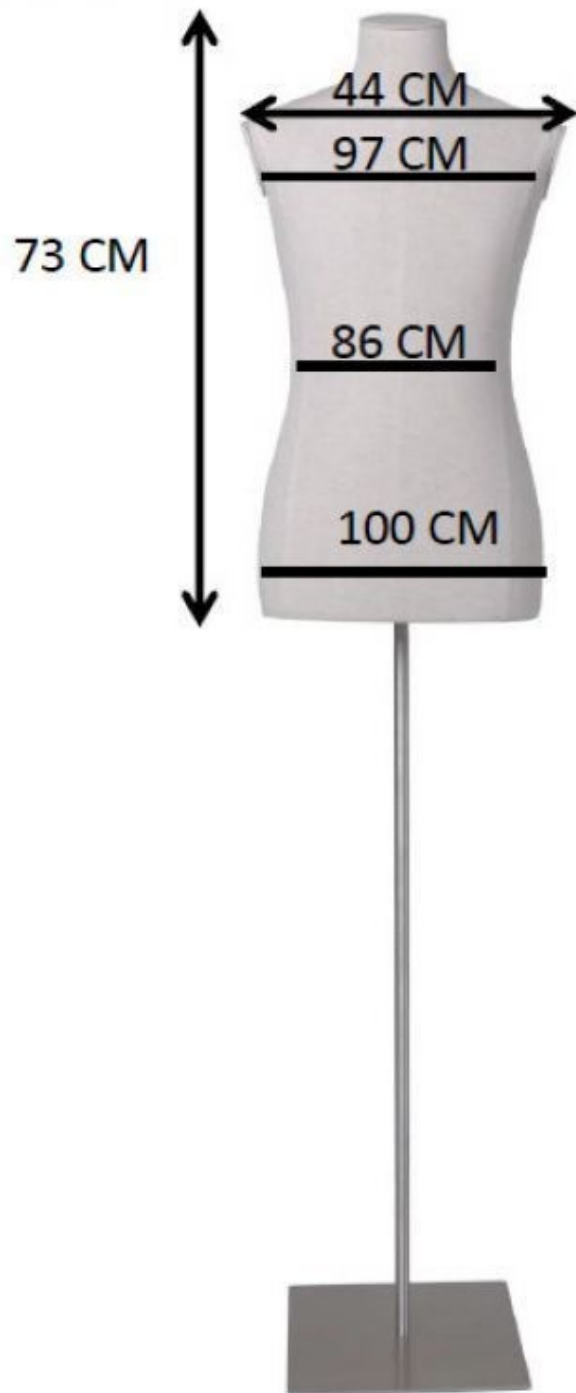

FEATURES

Brand	Bust shopping
Base	
Fitting	Buttock
Color	Noir
Ref	bus-tis-fem-3834
ID	3834
Delivery schedule	4-6 weeks
Category	Vintage bust
Type	Mannequin busts

DETAIL

Your women's fabric window mannequin with head on castor base will be delivered with care to give you a hassle-free shopfitting experience. Delivery contents:

- 1 Female Fabric Window Mannequin with Head on Wheeled Base Delivery details:
- Secure delivery to ensure product integrity
- Rugged packaging to ensure optimum protection during transit

We are committed to providing you with a high-quality fabric women's window mannequin to enhance your women's collections in your retail store.

Female fabric bust with head on castor base

Vintage bust - Photo n° 3