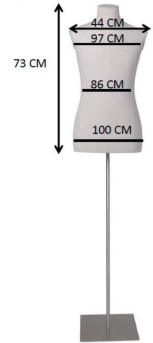

Female fabric bust with head on castor base **375.00 €Ex VAT** Vintage bust

FEATURES

Brand	Bust shopping
Base	
Fitting	Buttock
Color	Noir
Ref	bus-tis-fem-3834
ID	3834
Delivery schedule	4-6 weeks
Category	Vintage bust
Type	Mannequin busts

DETAIL

Your women's fabric window mannequin with head on castor base will be delivered with care to give you a hassle-free shopfitting experience. Delivery contents:

- 1 Female Fabric Window Mannequin with Head on Wheeled Base Delivery details:
- Secure delivery to ensure product integrity
- Rugged packaging to ensure optimum protection during transit

We are committed to providing you with a high-quality fabric women's window mannequin to enhance your women's collections in your retail store.

DESCRIPTION

Fabric Female Window Mannequin with Head on Wheeled Base Optimize your **store layout** with this fabric women's mannequin bust. Perfect for showcasing your women's clothing, this **window mannequin** on a wheeled base offers unrivalled versatility. Principal Features:

- Designed for stylish display of women's clothing in your retail business.
- High-quality fabric ensures perfect enhancement of cuts and textures.
- The realistic head allows for an immersive presentation of accessories and women's items.

Transform your retail space with this high-quality window dummy

Female fabric bust with head on castor base

- The wheeled base offers convenient mobility for a flexible and efficient store layout.
- Ideal for trousers, shirts, jackets and more.