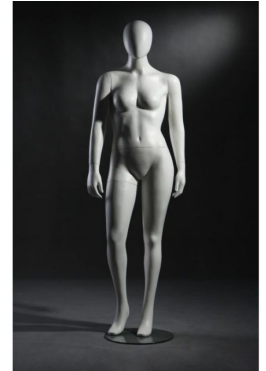

## FEATURES

<b>Brand</b>	Mannequins vitrine
<b>Base</b>	Round glass
<b>Fitting</b>	Calf
<b>Color</b>	Blanc
<b>Ref</b>	man-fem-gra-3993
<b>ID</b>	3993
<b>Delivery schedule</b>	1-5 working days
<b>Category</b>	Plus size mannequins
<b>Type</b>	Mannequins

## DESCRIPTION

Present your designs with elegance and inclusivity with our **Women's Mannequin Large Size** in Matte White, **size 42-44**. With realistic dimensions and a matte finish, this mannequin offers an authentic representation of outfits, ideal for showcasing a variety of sartorial styles.**Dimensions:**

- Length: 180 cm
- Shoulders: 46 cm
- Chest: 101 cm
- Waist: 80 cm
- Packaging content: 1 x Mannequin Woman Large Size Matte White
- 1 x Round glass base

**Matte white plus size mannequin 42/44**