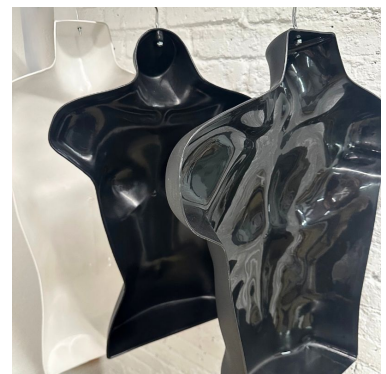

Black male mannequin bust with hook **15.00 €Ex VAT**

Plastic busts

FEATURES

Brand	Bust shopping
Base	
Fitting	
Color	Noir
Ref	bus-man-hom-4152
ID	4152
Delivery schedule	1-5 working days
Category	Plastic busts
Type	Mannequin busts

DETAIL

Mannequins Shopping, experts in window mannequins and shop fittings, present a wide selection of mannequin busts. Discover our full range, available in the Bust & Torsos section.

- Delivery time: 1 to 5 working days

DESCRIPTION

Mannequin Bust Black with Hook Perfect for shopfitting, this **Black Men's Mannequin Bust with Hook** is an essential addition to any shop fixture. Designed to hang and display your items in a stylish and practical way, it allows for optimal presentation of your garments. Dimensions:

- Height: 59 cm   Add this black men's mannequin bust with hook to your shop equipment for an efficient and neat presentation of your products.
- Shoulders: 48 cm
- Chest: 38 cm

Black male mannequin bust with hook