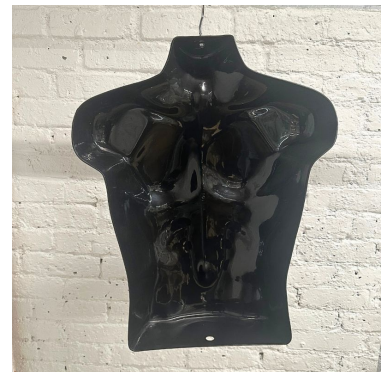

Black male mannequin bust with hook **15.00 €Ex VAT**

Plastic busts

FEATURES

Brand	Bust shopping
Base	
Fitting	
Color	Noir
Ref	bus-man-hom-4152
ID	4152
Delivery schedule	1-5 working days
Category	Plastic busts
Type	Mannequin busts

DETAIL

Mannequins Shopping, experts in window mannequins and shop fittings, present a wide selection of mannequin busts. Discover our full range, available in the Bust & Torsos section.

- Delivery time: 1 to 5 working days

DESCRIPTION

Mannequin Bust Black with Hook Perfect for shopfitting, this **Black Men's Mannequin Bust with Hook** is an essential addition to any shop fixture. Designed to hang and display your items in a stylish and practical way, it allows for optimal presentation of your garments. Dimensions:

- Height: 59 cm   Add this black men's mannequin bust with hook to your shop equipment for an efficient and neat presentation of your products.
- Shoulders: 48 cm
- Chest: 38 cm

Black male mannequin bust with hook