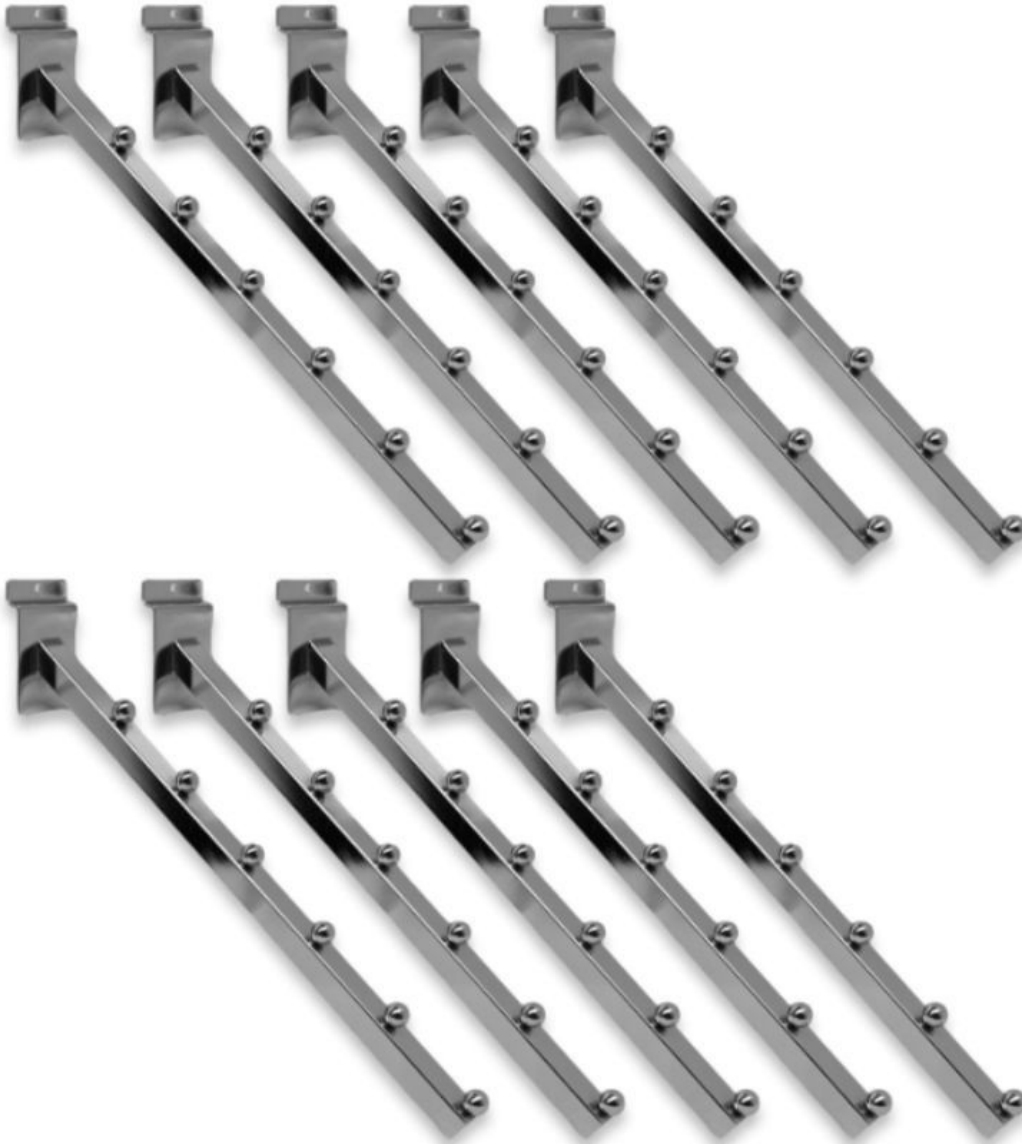

10X Chromed Angled Stile Arms 64.35 €Ex VAT

Accessories for slatwalls

FEATURES

Brand	Mobilier shopping
Base Fitting	
Color	Metal
Ref ID	10x-bra-mon-4103 4103
Delivery schedule	1-5 working days
Category	Accessories for slatwalls
Type	Store furniture

DETAIL

STORE FURNITURE STORE FURNITURE Ribbed panels are a must-have for shop fittings. It's the layout solution that makes the most of your shop's wall space. At Mannequins Shopping, we offer trendy and innovative grooved panels with a wide range of colours, styles, finishes and accessories.

DESCRIPTION

10X Chrome Angled Stile Arm Optimise your **store fittings** with our **Chrome Angled Stile Arm** with 6 balls, sold in *packs of 10*. This **store equipment** is ideal for hanging and displaying a variety of items, offering a stylish and organised presentation.

- Length: 25 cm
 - Compatibility: grooved panels
 - Material: chrome-plated, durable and resistant
 - Additional function: 6 balls for greater item stability
- Transform your grooved panels into effective display spaces with this essential arm with angled uprights