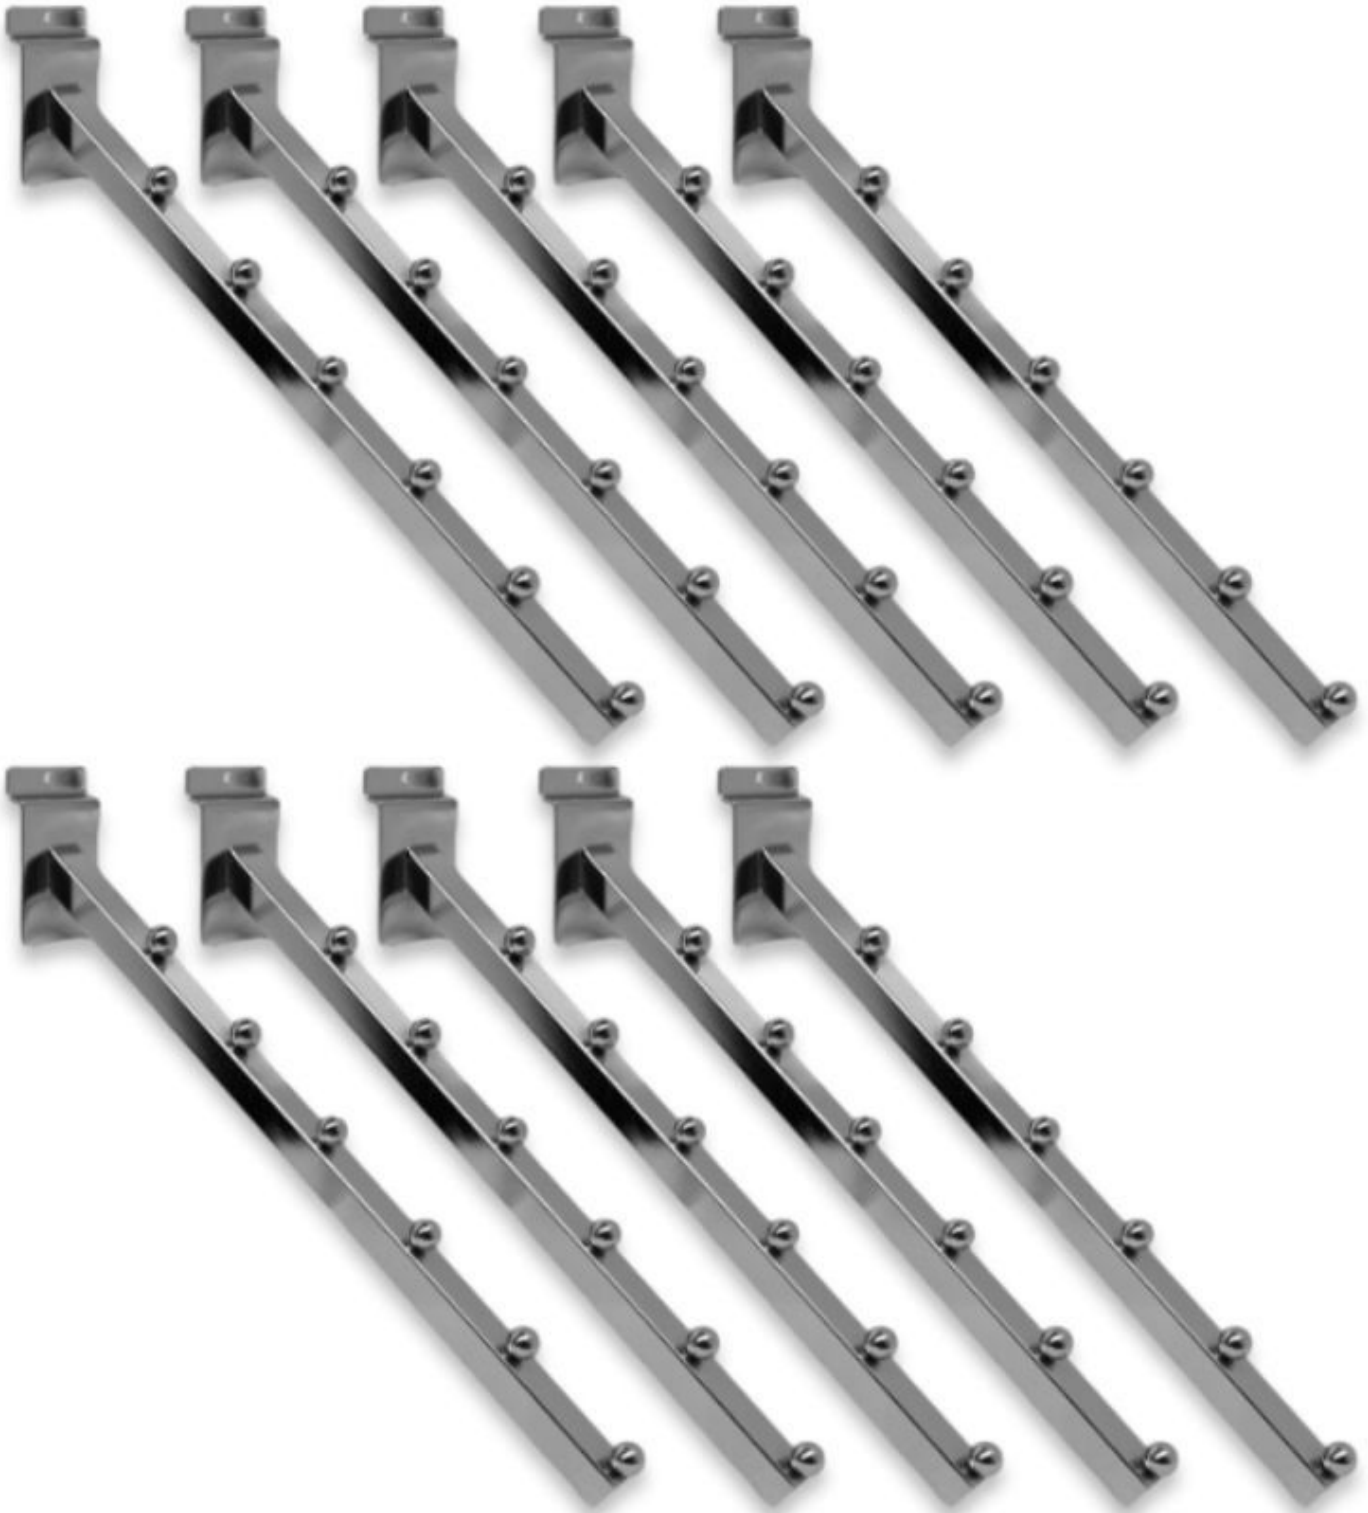

Accessories for slatwalls - Photo n° 1

FEATURES

Brand	Mobilier shopping
Base	
Fitting	
Color	Metal
Ref	10x-bra-mon-4103
ID	4103
Delivery schedule	1-5 working days
Category	Accessories for slatwalls
Type	Store furniture

DETAIL

STORE FURNITURE STORE FURNITURE Ribbed panels are a must-have for shop fittings. It's the layout solution that makes the most of your shop's wall space. At Mannequins Shopping, we offer trendy and innovative grooved panels with a wide range of colours, styles, finishes and accessories.