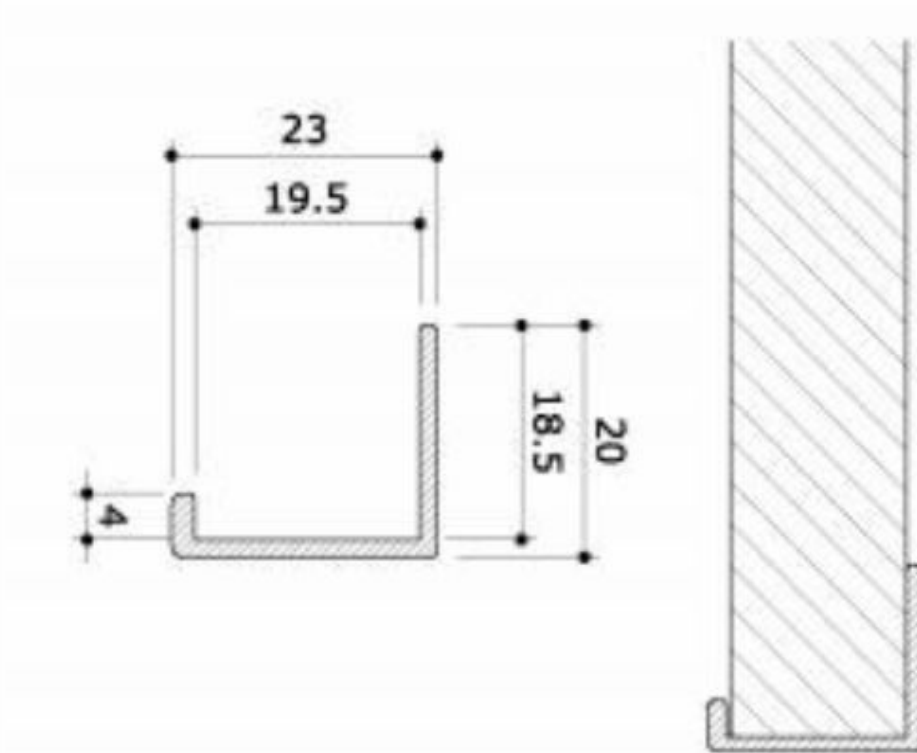

FEATURES

Brand	Mobilier shopping
Base Fitting	
Color	Noir
Ref ID	fin-cha-pla-4114 4114
Delivery schedule	1-5 working days
Category	Accessories for slatwalls
Type	Store furniture

DETAIL

STORE FURNITURE STORE FURNITURE Ribbed panels are a must-have for shop fittings. It's the layout solution that makes the most of your shop's wall space. At Mannequins Shopping, we offer trendy and innovative grooved panels with a wide range of colours, styles, finishes and accessories.