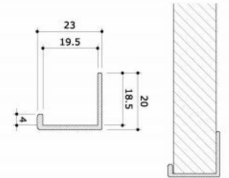

Black Aluminium Flat Edge Finish - 2400 mm **20.74 €Ex VAT**

Accessories for slatwalls

FEATURES

Brand	Mobilier shopping
Base	
Fitting	
Color	Noir
Ref	fin-cha-pla-4114
ID	4114
Delivery schedule	1-5 working days
Category	Accessories for slatwalls
Type	Store furniture

DESCRIPTION

Flat edge finish in BLACK ALUMINIUM Give your displays a touch of elegance with our **Black aluminium edge finish**. Measuring 2400 mm in length, this flat profile offers an aesthetic and functional solution for the edges of your shelves, counters or displays.

- Finish: black aluminium With its elegant black colour, this edge finish will add a modern touch to your store fittings
- Length: 2400 mm
- Ideal for shelves, counters and displays

Black Aluminium Flat Edge Finish - 2400 mm