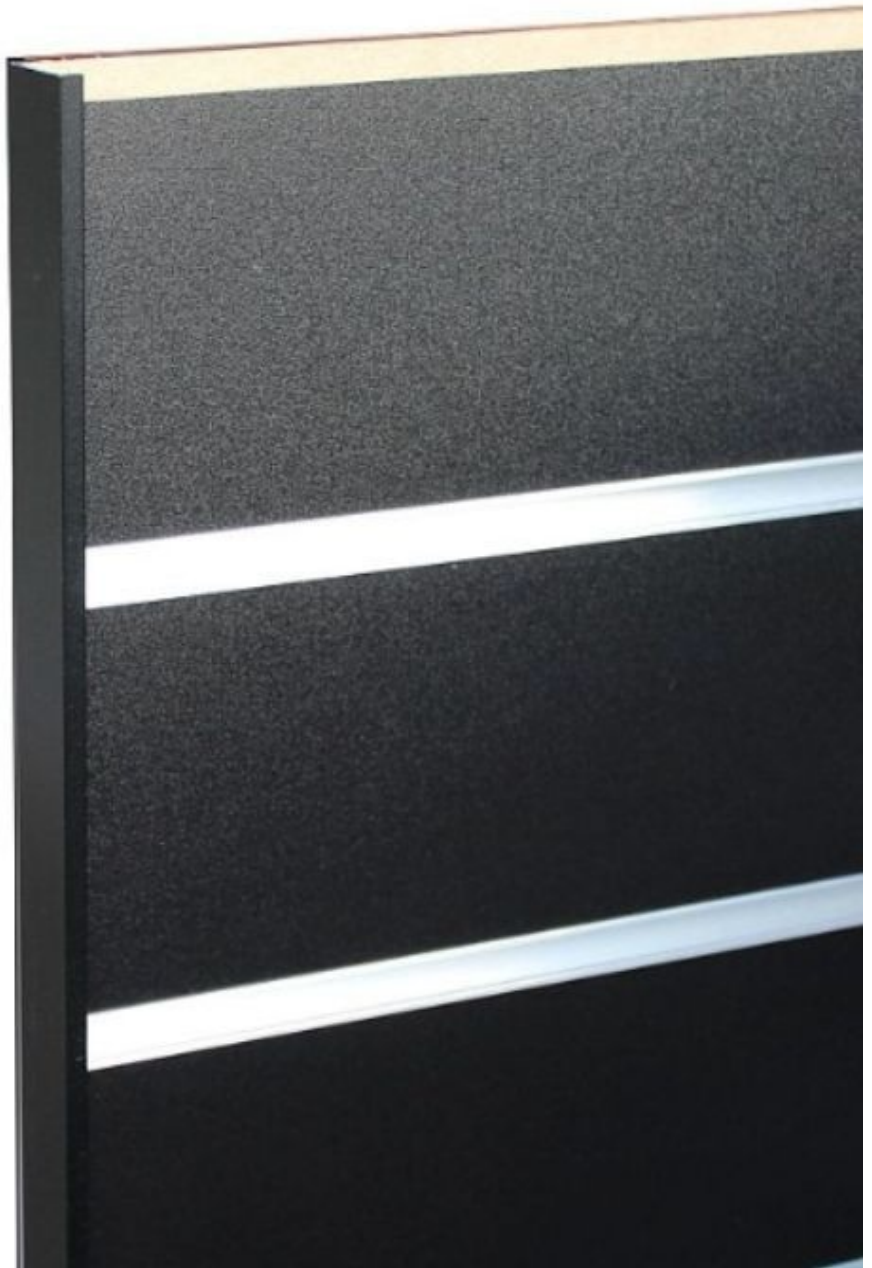

Accessories for slatwalls - Photo n° 1

FEATURES

Brand	Mobilier shopping
Base	
Fitting	
Color	Noir
Ref	fin-cha-pla-4114
ID	4114
Delivery schedule	1-5 working days
Category	Accessories for slatwalls
Type	Store furniture

DETAIL

STORE FURNITURE STORE FURNITURE Ribbed panels are a must-have for shop fittings. It's the layout solution that makes the most of your shop's wall space. At Mannequins Shopping, we offer trendy and innovative grooved panels with a wide range of colours, styles, finishes and accessories.

Black Aluminium Flat Edge Finish - 2400 mm

Accessories for slatwalls - Photo n° 2