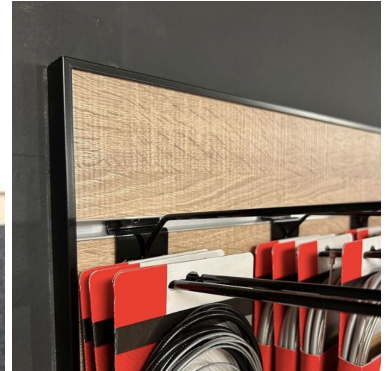

Black Aluminium Flat Edge Finish - 2400 mm **20.74 €Ex VAT**

Accessories for slatwalls

FEATURES

Brand	Mobilier shopping
Base	
Fitting	
Color	Noir
Ref	fin-cha-pla-4114
ID	4114
Delivery schedule	1-5 working days
Category	Accessories for slatwalls
Type	Store furniture

DETAIL

STORE FURNITURE STORE FURNITURE Ribbed panels are a must-have for shop fittings. It's the layout solution that makes the most of your shop's wall space. At Mannequins Shopping, we offer trendy and innovative grooved panels with a wide range of colours, styles, finishes and accessories.

DESCRIPTION

Flat edge finish in BLACK ALUMINIUM Give your displays a touch of elegance with our **Black aluminium edge finish**. Measuring 2400 mm in length, this flat profile offers an aesthetic and functional solution for the edges of your shelves, counters or displays.

- Finish: black aluminium With its elegant black colour, this edge finish will add a modern touch to your store fittings
- Length: 2400 mm
- Ideal for shelves, counters and displays

Black Aluminium Flat Edge Finish - 2400 mm