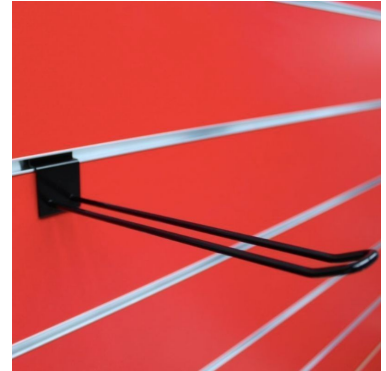

black hook 25 cm grooved panel **1.55 €Ex VAT**

Accessories for slatwalls

FEATURES

Brand	Mobilier shopping
Base	
Fitting	
Color	Noir
Ref	cro-noi-pan-4119
ID	4119
Delivery schedule	1-5 working days
Category	Accessories for slatwalls
Type	Store furniture

DETAIL

STORE FURNITURE STORE FURNITURE Ribbed panels are a must-have for shop fittings. It's the layout solution that makes the most of your shop's wall space. At Mannequins Shopping, we offer trendy and innovative grooved panels with a wide range of colours, styles, finishes and accessories.

DESCRIPTION

25 CM BLACK LONG HANGER Improve the organisation of your retail space with our **25 cm black long hook**. Perfect for hanging and displaying a wide range of products, this hook is an essential asset to your **store layout**.

- Type : Long hook
- Length: 25 cm
- Color : Black
- Ideal for displaying a variety of products in an orderly and accessible way

The 25cm black long hook is designed to optimise the use of your store equipment

black hook 25 cm grooved panel

, providing a sturdy and aesthetically pleasing solution for displaying your items and making the experience easier for your customers.