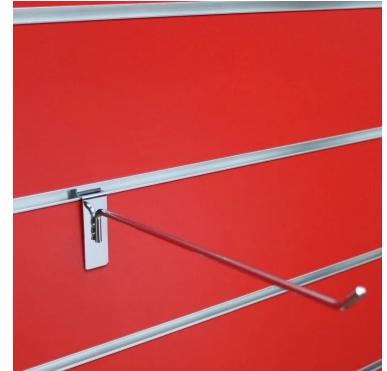

Chrome hook for grooved panel 30cm **1.50 €Ex VAT**

Accessories for slatwalls

FEATURES

Brand	Mobilier shopping
Base	
Fitting	
Color	Gris
Ref	cro-chr-pou-4079
ID	4079
Delivery schedule	1-5 working days
Category	Accessories for slatwalls
Type	Store furniture

DETAIL

At Mannequins Shopping, we offer a range of trendy and innovative grooved panels, available in a multitude of colours, styles and finishes. But what really makes the difference are the accessories we offer to optimise your retail space. Our accessories for grooved panels allow maximum flexibility and customisation of your layout.

DESCRIPTION

Add a touch of elegance and functionality to your retail space with our **30 cm Chromed Grooved Panel Hook**. Designed to provide a practical and aesthetically pleasing display solution, this hook is ideal for displaying a variety of products. **Optimum length:** With a length of **30 cm**, this hook offers enough space to display several items simultaneously, maximising the efficiency of your sales space. **Colour and finish:** The **silver** colour of the chrome, with its glossy, reflective finish, adds a sophisticated and elegant touch to your displays.

Chrome hook for grooved panel 30cm