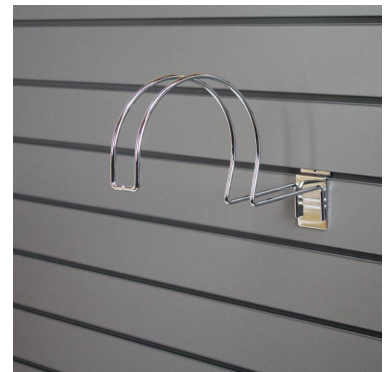

chrome-plated headset holder 10.34 €Ex VAT

Accessories for slatwalls

FEATURES

Brand	Mobilier shopping
Base	
Fitting	
Color	Metal
Ref	por-cas-chr-4112
ID	4112
Delivery schedule	1-5 working days
Category	Accessories for slatwalls
Type	Store furniture

DETAIL

STORE FURNITURE STORE FURNITURE Ribbed panels are a must-have for shop fittings. It's the layout solution that makes the most of your shop's wall space. At Mannequins Shopping, we offer trendy and innovative grooved panels with a wide range of colours, styles, finishes and accessories.

DESCRIPTION

CHROME HELMET HOLDER Improve your **store layout** with our **chrome helmet holder**, ideal for **grooved panels**. This **store equipment** allows you to display your helmets in a stylish and practical way. With its easy-to-use design, simply click the holder into the grooved panel to instantly display motorbike helmets, ski helmets, hockey helmets, and much more.

- Material: chrome-plated for durability and modern style Optimise your sales space with this chrome-plated helmet holder
- Quick, effortless installation on grooved panels
- Suitable for a variety of helmet types