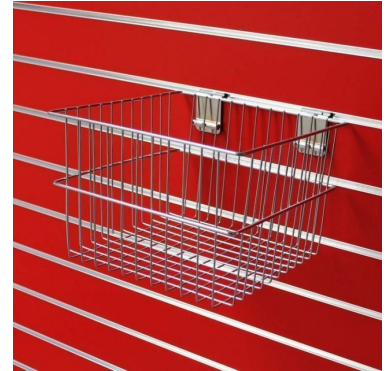

Deep chrome-plated wire basket 300X300X205 **19.44 €Ex VAT**

Accessories for slatwalls

FEATURES

Brand	Mobilier shopping
Base	
Fitting	
Color	Metal
Ref	cor-en-fil-4098
ID	4098
Delivery schedule	1-5 working days
Category	Accessories for slatwalls
Type	Store furniture

DESCRIPTION

Discover a practical and stylish solution for organising and displaying your items with our **Deep Chrome Wire Basket 300x300x205 mm**. Designed to meet the needs of demanding retail environments, this basket combines robustness and modern design, ideal for a variety of in-store applications. **High quality material:**Made from robust steel wire with a chrome finish, this basket offers exceptional durability and corrosion resistance, ensuring a long life even in demanding commercial environments. **Dimensions:**With dimensions of 300x300x205 mm, this deep basket allows you to store and display a large quantity of items, maximising display space while keeping your products clearly visible and accessible.

Deep chrome-plated wire basket 300X300X205

Accessories for slatwalls - Photo n° 1

FEATURES

Brand	Mobilier shopping
Base	
Fitting	
Color	Metal
Ref	cor-en-fil-4098
ID	4098
Delivery schedule	1-5 working days
Category	Accessories for slatwalls
Type	Store furniture