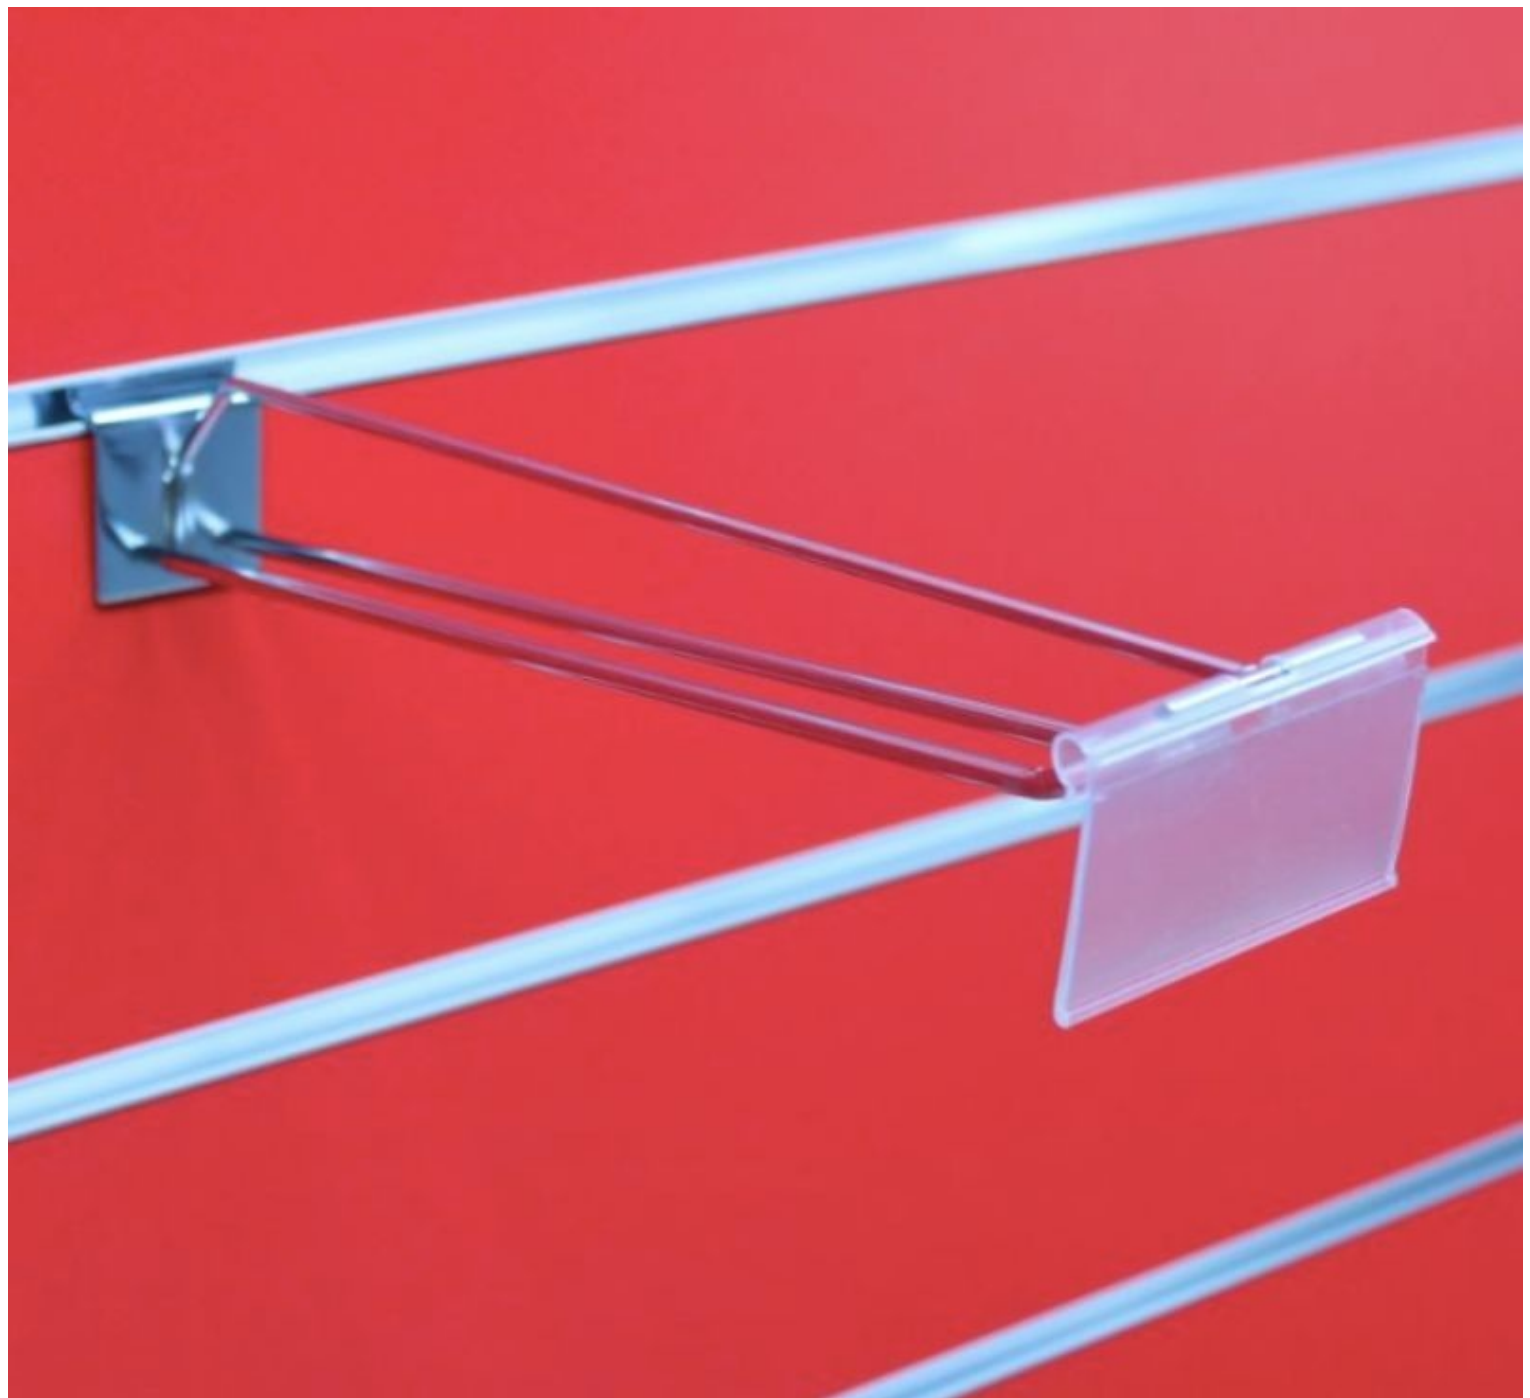

FEATURES

Brand	Mobilier shopping
Base	
Fitting	
Color	Metal
Ref	cro-ave-bar-4091
ID	4091
Delivery schedule	1-5 working days
Category	Accessories for slatwalls
Type	Store furniture

DETAIL

STORE FURNITURE STORE FURNITURE Ribbed panels are a must-have for shop fittings. It's the layout solution that makes the most of your shop's wall space. At Mannequins Shopping, we offer trendy and innovative grooved panels with a wide range of colours, styles, finishes and accessories.

hook with 25 cm top bar

Accessories for slatwalls - Photo n° 4