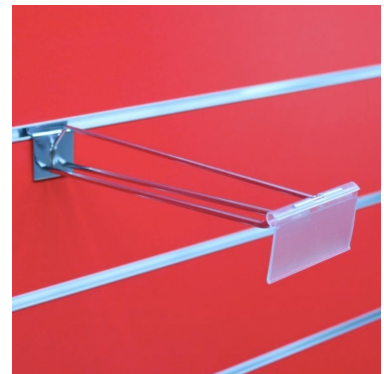

hook with 25 cm top bar 1.94 €Ex VAT

Accessories for slatwalls

FEATURES

Brand	Mobilier shopping
Base Fitting	
Color	Metal
Ref ID	cro-ave-bar-4091 4091
Delivery schedule	1-5 working days
Category	Accessories for slatwalls
Type	Store furniture

DETAIL

STORE FURNITURE STORE FURNITURE Ribbed panels are a must-have for shop fittings. It's the layout solution that makes the most of your shop's wall space. At Mannequins Shopping, we offer trendy and innovative grooved panels with a wide range of colours, styles, finishes and accessories.

DESCRIPTION

Hook with top bar for Grooved Panel Optimise your **store layout** with our 25cm **hook**, specially designed for *grooved panels*. This **store fixture** is ideal for hanging and displaying a variety of items, providing a neat and organised presentation.

- Length: 25 cm Turn your grooved panel into effective display spaces with this essential hook
- Compatibility: grooved panels
- Material: durable and resistant

Perfect for clothing, accessories and other products, this hook ensures optimum visibility for every item.

hook with 25 cm top bar