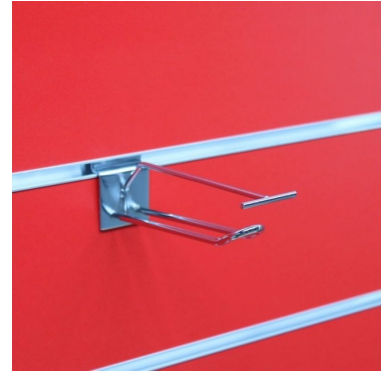

Hook with top bar 15 cm chrome-plated **1.68 €Ex VAT**

Accessories for slatwalls

FEATURES

Brand	Mobilier shopping
Base	
Fitting	
Color	Metal
Ref	cro-ave-bar-4086
ID	4086
Delivery schedule	1-5 working days
Category	Accessories for slatwalls
Type	Store furniture

DETAIL

At Mannequins Shopping, we offer a range of trendy and innovative grooved panels, available in a multitude of colours, styles and finishes. But what really makes the difference are the accessories we offer to optimise your retail space. Our accessories for grooved panels allow maximum flexibility and customisation of your layout.

DESCRIPTION

Optimise your sales space with our **15cm chrome hook**, featuring a top bar for dual functionality. Designed for **grooved panels**, this hook offers a stylish and practical solution for displaying your products in an organised and accessible way.

Features:**Dimensions:** 15 cm length**Finish:** Chrome-plated, offering a modern, glossy look**Compatibility:** Ideal for use with standard grooved panels

Hook with top bar 15 cm chrome-plated

Accessories for slatwalls - Photo n° 1