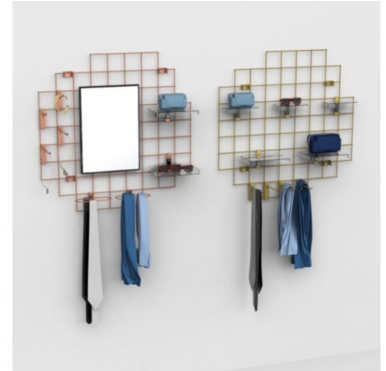

Black wire-mesh display - 900x900 mm **69.00 €Ex VAT**

Accessory displays

FEATURES

Brand	Mobilier shopping
Base Fitting	
Color	Noir
Ref ID	pre-gri-noi-4164 4164
Delivery schedule	1-5 working days
Category	Accessory displays
Type	Store furniture

DETAIL

Space Optimisation: Maximise the use of space on your displays, creating visually appealing and organised presentations. **Enhanced Visibility:** Display products in an accessible way, making it easy for customers to explore. **Polyvalence:** Perfect for a variety of products, from clothing to accessories to decorative items.

DESCRIPTION

Improve the visibility and organisation of your products with our black wire mesh display stand. Designed to offer an elegant and functional presentation. Display your products with style and efficiency thanks to our **black wire mesh display**, an ideal solution for a stylish and modern presentation.

Dimensions:

1. Width: 900 mm
   - Height: 1400 mm
   - Mesh size: 100x100 mm
2. Packaging content: • 1 x Black wire mesh display

Black wire-mesh display - 900x900 mm