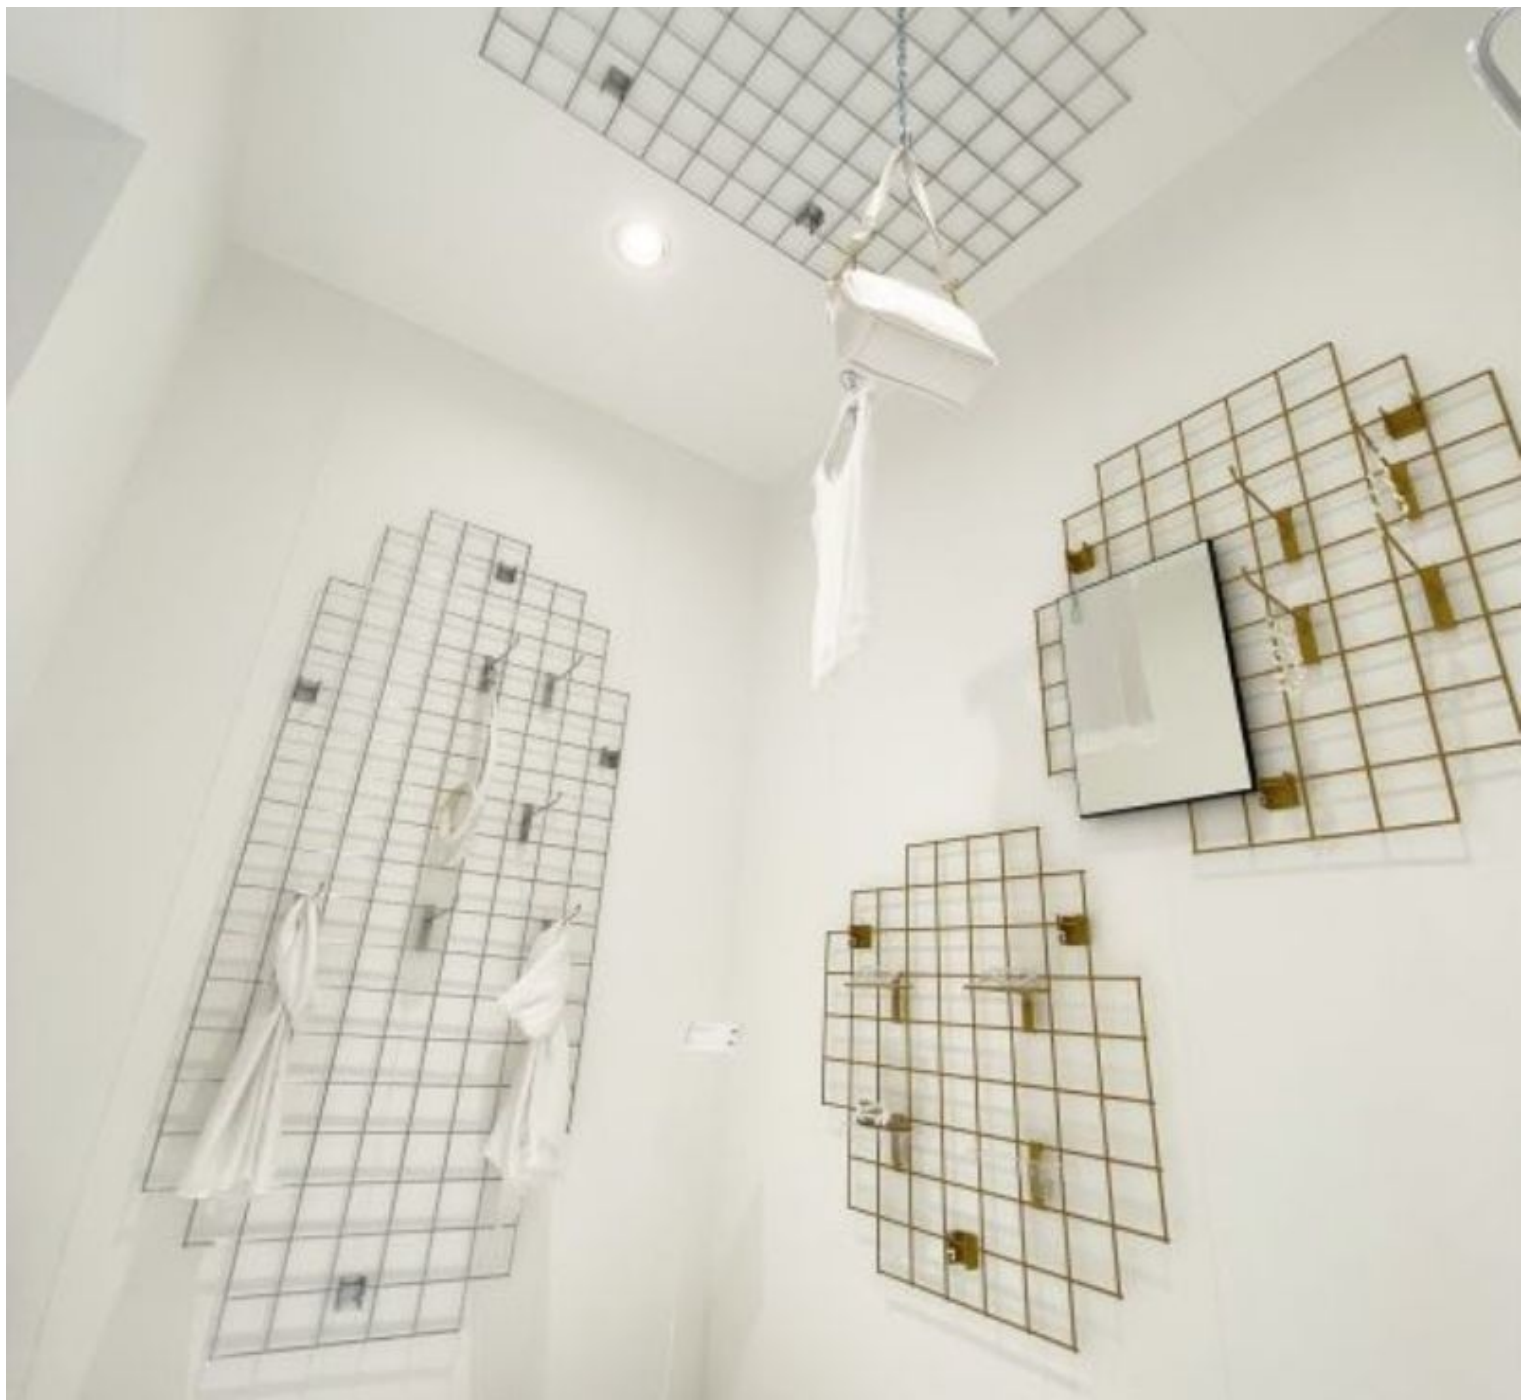

FEATURES

Brand	Mobilier shopping
Base	
Fitting	
Color	Noir
Ref	pre-gri-noi-4171
ID	4171
Delivery schedule	1-5 working days
Category	Accessory displays
Type	Store furniture

DETAIL

Space Optimisation: Maximise the use of space on your displays, creating visually appealing and organised presentations. **Enhanced Visibility:** Display products in an accessible way, making it easy for customers to explore. **Polyvalence:** Perfect for a variety of products, from clothing to accessories to decorative items.