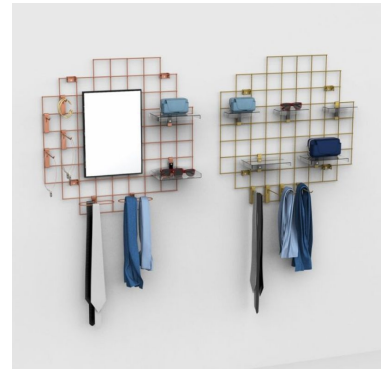

Display in gold metal mesh with hook - 2000x900 mm

Accessory displays

156.50 €Ex VAT

FEATURES

Brand	Mobilier shopping
Base	
Fitting	
Color	Noir
Ref	pre-gri-noi-4171
ID	4171
Delivery schedule	1-5 working days
Category	Accessory displays
Type	Store furniture

DESCRIPTION

Improve the visibility and organisation of your products with our black wire mesh display stand. Designed to offer an elegant and functional presentation. Display your products with style and efficiency thanks to our **black wire mesh display with hook**, an ideal solution for a stylish and modern presentation. **Dimensions:**

- Width: 900 mm
 - Height: 2000 mm
 - Mesh size: 100x100 mm
 - Colour: black
- Packaging contents: • 1 x Black wire rack with hook

▼ Colour: black
Display in gold metal mesh with hook - 2000x900 mm

Accessory displays - Photo n° 1

Display in gold metal mesh with hook - 2000x900 mm

Accessory displays - Photo n° 2

FEATURES

Brand	Mobilier shopping
Base	
Fitting	
Color	Noir
Ref	pre-gri-noi-4171
ID	4171
Delivery schedule	1-5 working days
Category	Accessory displays
Type	Store furniture