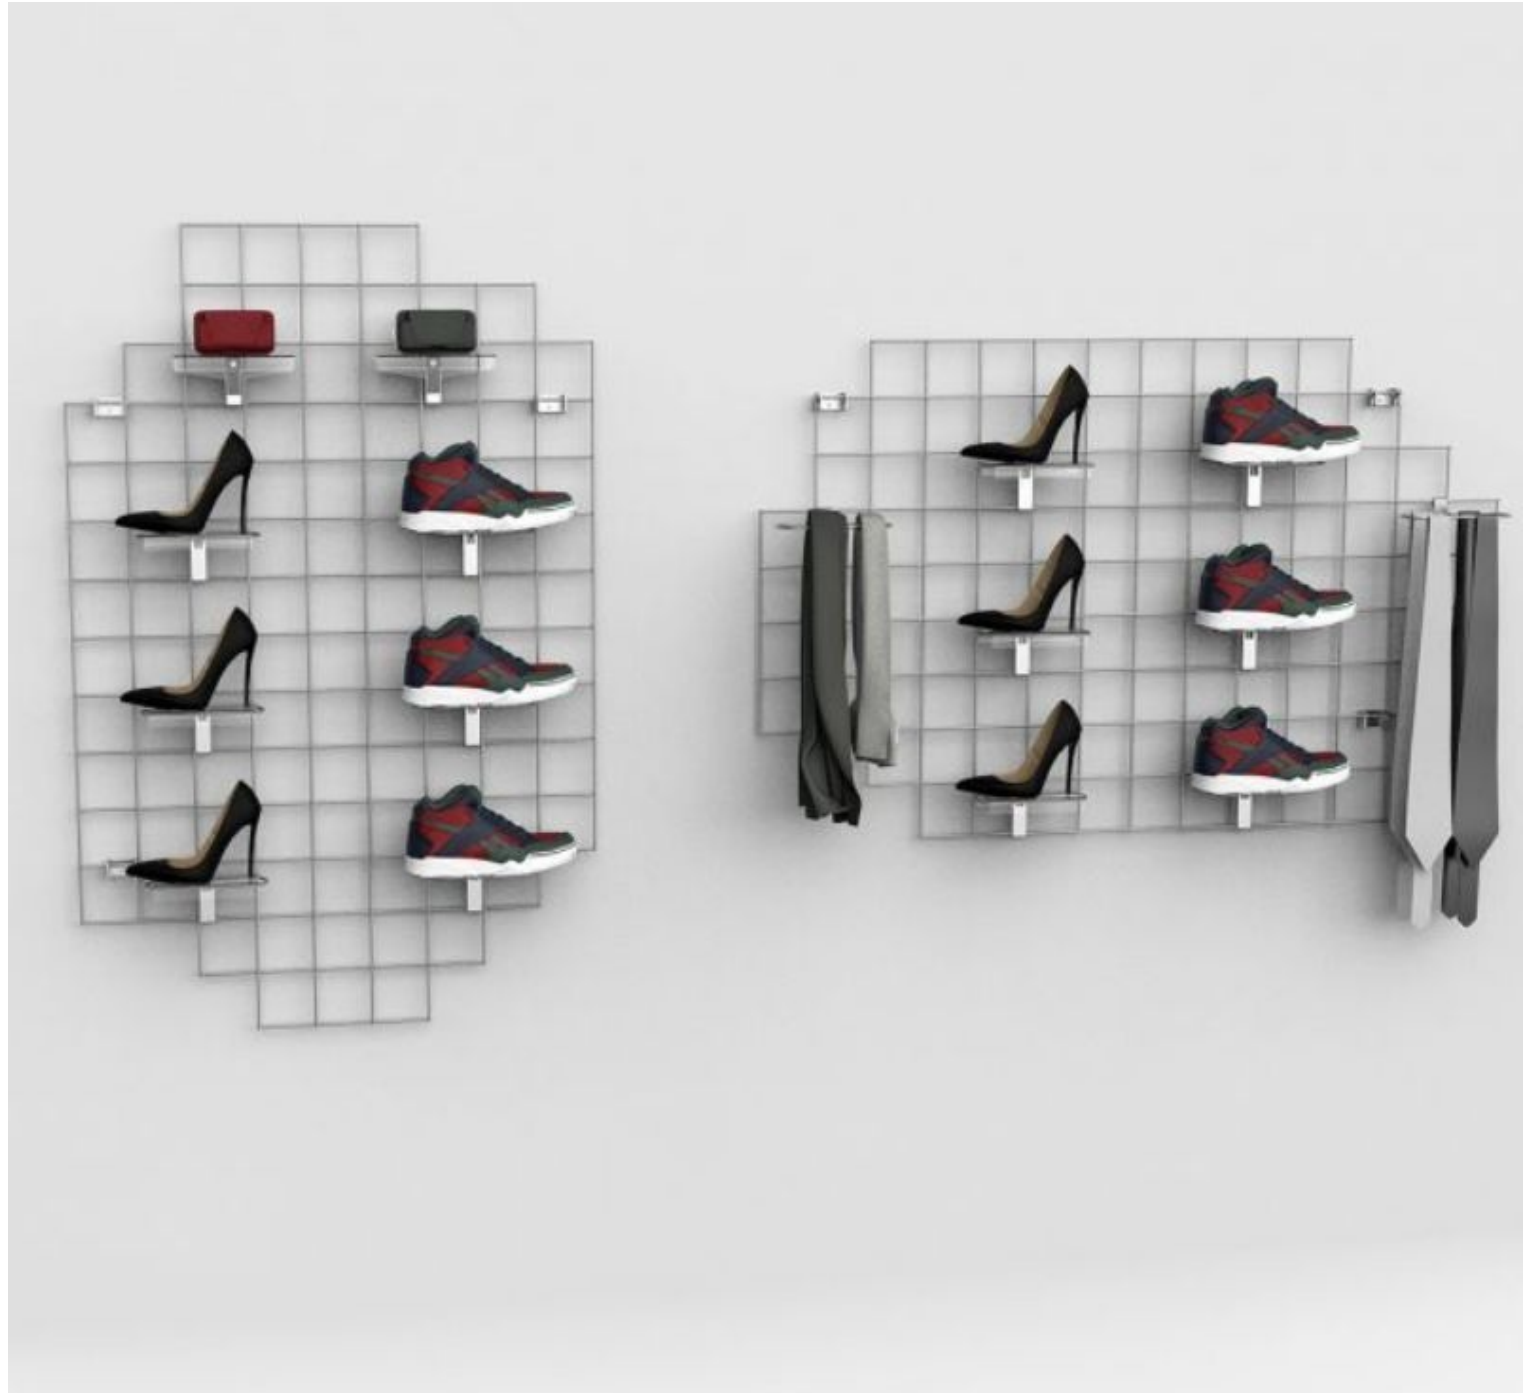

FEATURES

Brand	Mobilier shopping
Base Fitting	
Color	Or
Ref ID	pre-gri-or-4165 4165
Delivery schedule	1-5 working days
Category	Accessory displays
Type	Store furniture

DETAIL

Space Optimisation: Maximise the use of space on your displays, creating visually appealing and organised presentations. Enhanced Visibility: Display products in an accessible way, making it easy for customers to explore. Polyvalence: Perfect for a variety of products, from clothing to accessories to decorative items.

gold wire-mesh display - 1400x900 mm

Accessory displays - Photo n° 4