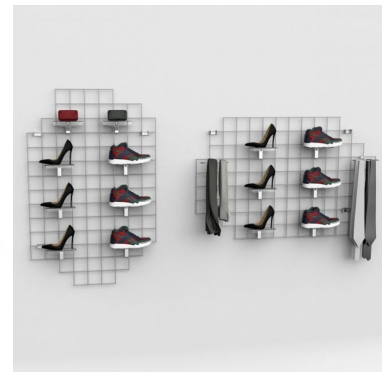

gold wire-mesh display - 1400x900 mm **95.00 €Ex VAT**

Accessory displays

FEATURES

Brand	Mobilier shopping
Base Fitting	Or
Color	pre-gri-or-4165
Ref ID	4165
Delivery schedule	1-5 working days
Category	Accessory displays
Type	Store furniture

DETAIL

Space Optimisation: Maximise the use of space on your displays, creating visually appealing and organised presentations. **Enhanced Visibility:** Display products in an accessible way, making it easy for customers to explore. **Polyvalence:** Perfect for a variety of products, from clothing to accessories to decorative items.

DESCRIPTION

Improve the visibility and organisation of your products with our black wire mesh display stand. Designed to offer an elegant and functional presentation. Display your products with style and efficiency with our **gold wire mesh display**, an ideal solution for a stylish and modern presentation.

Dimensions:

- Width: 900 mm
- Height: 1400 mm
- Mesh size: 100x100 mm
- Packaging content: 1 x Gold grill display.

gold wire-mesh display - 1400x900 mm

Accessory displays - Photo n° 1

FEATURES

Brand	Mobilier shopping
Base	
Fitting	
Color	Or
Ref	pre-gri-or-4165
ID	4165
Delivery schedule	1-5 working days
Category	Accessory displays
Type	Store furniture