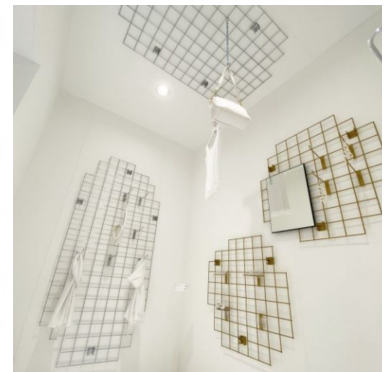

gold wire-mesh display - 900x900 mm **69.00 €Ex VAT**

Accessory displays

FEATURES

Brand	Mobilier shopping
Base Fitting	
Color	Or
Ref ID	pre-gri-or-4163 4163
Delivery schedule	1-5 working days
Category	Accessory displays
Type	Store furniture

DETAIL

Space Optimisation: Maximise the use of space on your displays, creating visually appealing and organised presentations. **Enhanced Visibility:** Display products in an accessible way, making it easy for customers to explore. **Polyvalence:** Perfect for a variety of products, from clothing to accessories to decorative items.

DESCRIPTION

Improve the visibility and organisation of your products with our black wire mesh display stand. Designed to offer an elegant and functional presentation. Display your products with style and efficiency thanks to our **gold wire mesh display with hook**, an ideal solution for a stylish and modern presentation.

Dimensions:

1. Width: 900 mm
   - Height: 900 mm
   - Mesh size: 100x100 mm
2. Packaging content: • 1 x Gold wire rack with hook

gold wire-mesh display - 900x900 mm