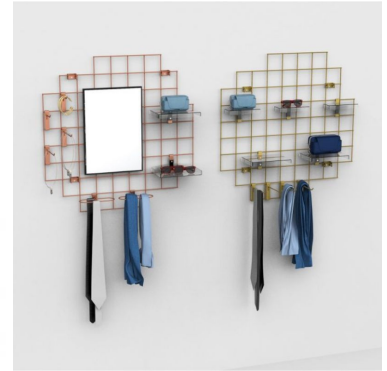

gold wire-mesh display - 900x900 mm **69.00 €Ex VAT**

Accessory displays

FEATURES

Brand	Mobilier shopping
Base Fitting	
Color	Or
Ref ID	pre-gri-or-4163 4163
Delivery schedule	1-5 working days
Category	Accessory displays
Type	Store furniture

DESCRIPTION

Improve the visibility and organisation of your products with our black wire mesh display stand. Designed to offer an elegant and functional presentation. Display your products with style and efficiency thanks to our **gold wire mesh display with hook**, an ideal solution for a stylish and modern presentation.

Dimensions:

- Width: 900 mm
 - Height: 900 mm
 - Mesh size: 100x100 mm
- Packaging content: • 1 x Gold wire rack with hook

gold wire-mesh display - 900x900 mm

Accessory displays - Photo n° 1

FEATURES

Brand	Mobilier shopping
Base	
Fitting	
Color	Or
Ref	pre-gri-or-4163
ID	4163
Delivery schedule	1-5 working days
Category	Accessory displays
Type	Store furniture