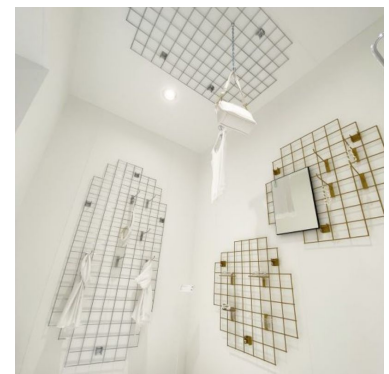

gold wire mesh display with hook - 1400x900 mm **118.00 €Ex VAT**
Accessory displays

FEATURES

Brand	Mobilier shopping
Base	
Fitting	
Color	Or
Ref	pre-gri-or-4167
ID	4167
Delivery schedule	1-5 working days
Category	Accessory displays
Type	Store furniture

DESCRIPTION

Improve the visibility and organisation of your products with our black wire mesh display stand. Designed to offer an elegant and functional presentation. Display your products with style and efficiency thanks to our **gold wire mesh display with hook**, an ideal solution for a stylish and modern presentation.

Dimensions:

- Width: 900 mm
 - Height: 1400 mm
 - Mesh size: 100x100 mm
- Packaging content: • 1 x Gold wire rack with hook

gold wire mesh display with hook - 1400x900 mm

Accessory displays - Photo n° 1

FEATURES