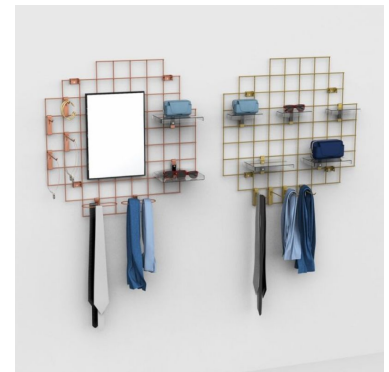

gold wire mesh display with hook - 1400x900 mm **118.00 €Ex VAT**
Accessory displays

FEATURES

Brand	Mobilier shopping
Base	
Fitting	
Color	Or
Ref	pre-gri-or-4167
ID	4167
Delivery schedule	1-5 working days
Category	Accessory displays
Type	Store furniture

DESCRIPTION

Improve the visibility and organisation of your products with our black wire mesh display stand. Designed to offer an elegant and functional presentation. Display your products with style and efficiency thanks to our **gold wire mesh display with hook**, an ideal solution for a stylish and modern presentation.

Dimensions:

- Width: 900 mm
 - Height: 1400 mm
 - Mesh size: 100x100 mm
- Packaging content: • 1 x Gold wire rack with hook

gold wire mesh display with hook - 1400x900 mm

Accessory displays - Photo n° 1

FEATURES

gold wire mesh display with hook - 1400x900 mm

Accessory displays - Photo n° 2

FEATURES

Brand	Mobilier shopping
Base	
Fitting	
Color	Or
Ref	pre-gri-or-4167
ID	4167
Delivery schedule	1-5 working days
Category	Accessory displays
Type	Store furniture