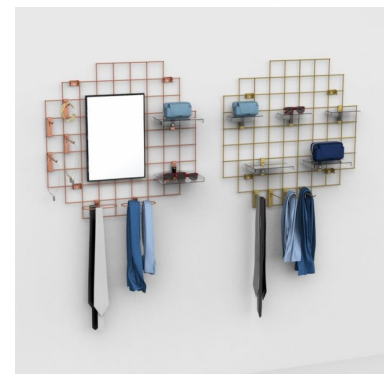

gold wire mesh display with hook - 2000x900 mm 156.00 €Ex VAT  
Accessory displays

FEATURES

<b>Brand</b>	Mobilier shopping
<b>Base</b>	
<b>Fitting</b>	
<b>Color</b>	Or
<b>Ref</b>	pre-gri-or-4170
<b>ID</b>	4170
<b>Delivery schedule</b>	1-5 working days
<b>Category</b>	Accessory displays
<b>Type</b>	Store furniture

DESCRIPTION

Improve the visibility and organisation of your products with our black wire mesh display stand. Designed to offer an elegant and functional presentation. Display your products with style and efficiency thanks to our **gold wire mesh display with hook**, an ideal solution for a stylish and modern presentation.

Dimensions:

- Width: 2000 mm
  - Height: 900 mm
  - Mesh size: 100x100 mm
- Packaging content: • 1 x Gold wire rack with hook

gold wire mesh display with hook - 2000x900 mm