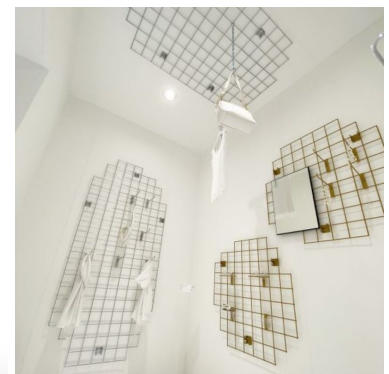

gold wire mesh display with hook - 2000x900 mm 156.00 €Ex VAT
Accessory displays

FEATURES

Brand	Mobilier shopping
Base	
Fitting	
Color	Or
Ref	pre-gri-or-4170
ID	4170
Delivery schedule	1-5 working days
Category	Accessory displays
Type	Store furniture

DETAIL

Space Optimisation: Maximise the use of space on your displays, creating visually appealing and organised presentations. **Enhanced Visibility:** Display products in an accessible way, making it easy for customers to explore. **Polyvalence:** Perfect for a variety of products, from clothing to accessories to decorative items.

DESCRIPTION

Improve the visibility and organisation of your products with our black wire mesh display stand. Designed to offer an elegant and functional presentation. Display your products with style and efficiency thanks to our **gold wire mesh display with hook**, an ideal solution for a stylish and modern presentation.

Dimensions:

1. Width: 2000 mm
   - Height: 900 mm
   - Mesh size: 100x100 mm
2. Packaging content: • 1 x Gold wire rack with hook

gold wire mesh display with hook - 2000x900 mm