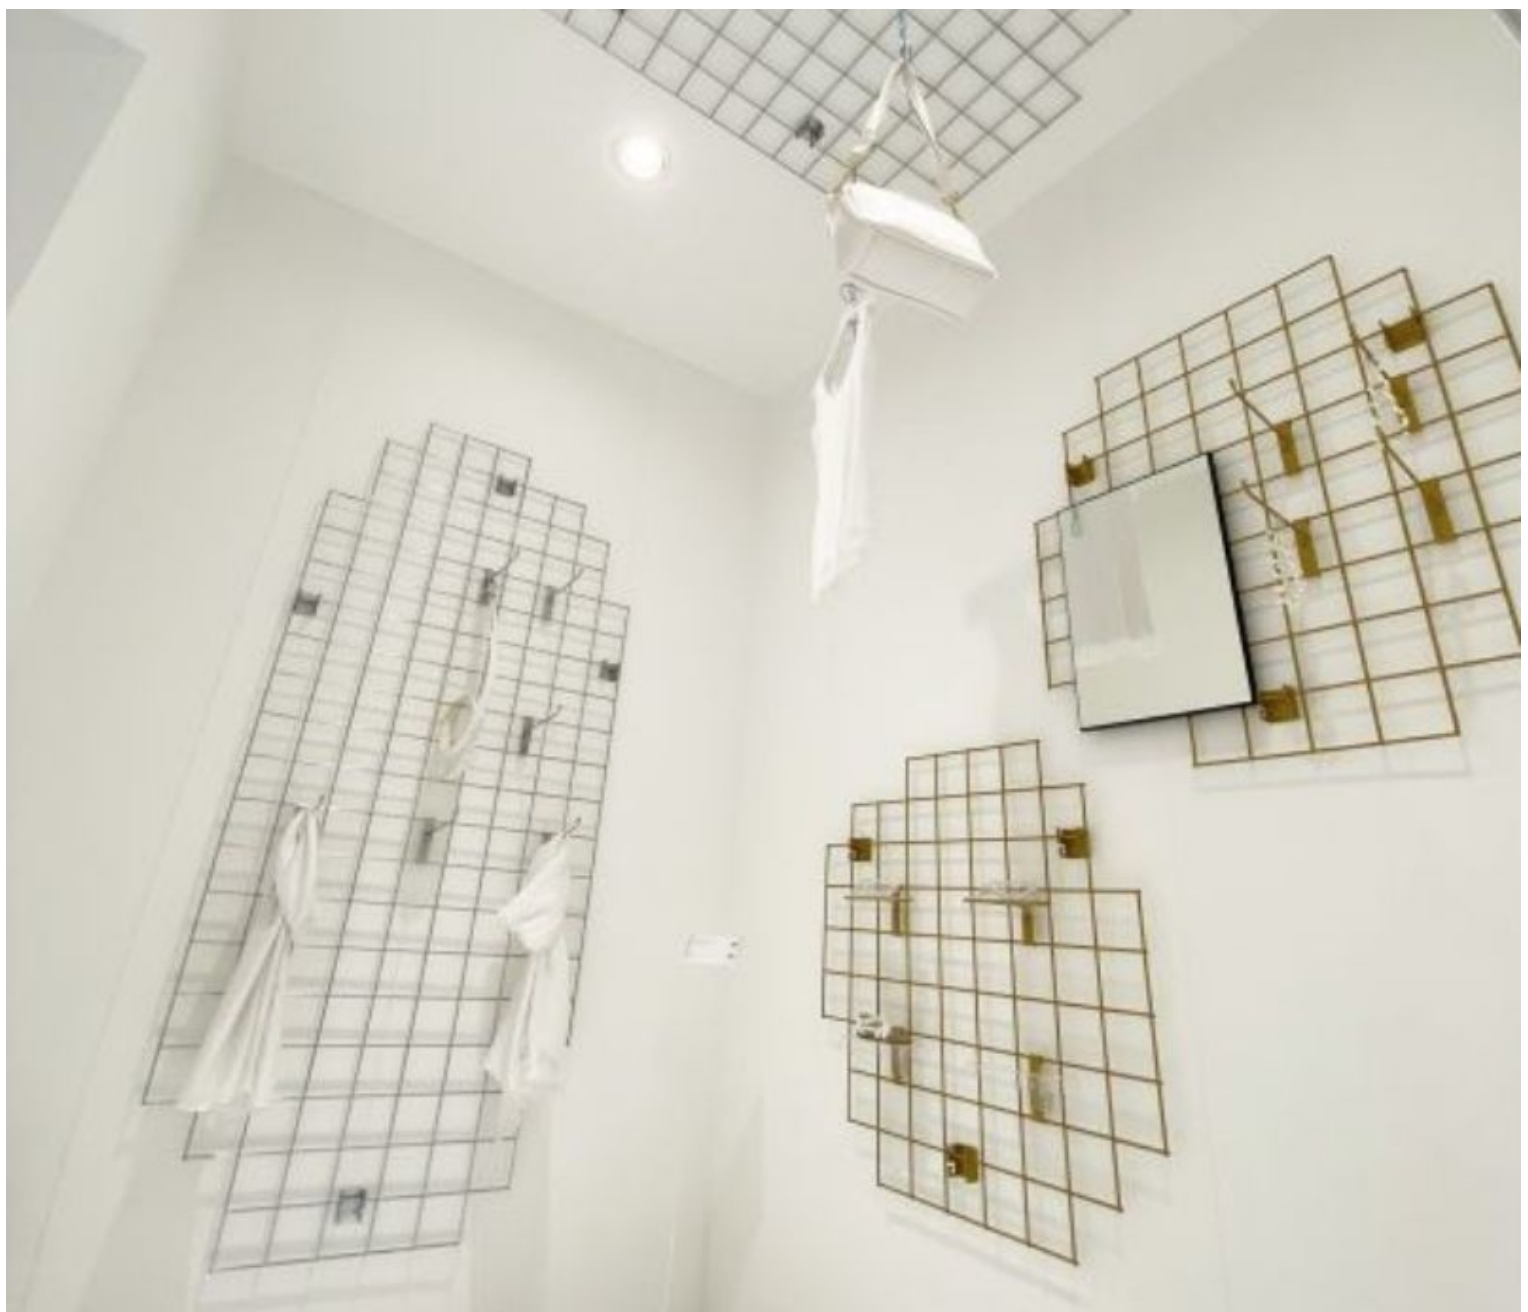

## Accessory displays - Photo n° 2

**gold wire mesh display with hook - 2000x900 mm**

**Accessory displays - Photo n° 3**

## DETAIL

**Space Optimisation:** Maximise the use of space on your displays, creating visually appealing and organised presentations. **Enhanced Visibility:** Display products in an accessible way, making it easy for customers to explore. **Polyvalence:** Perfect for a variety of products, from clothing to accessories to decorative items.

**gold wire mesh display with hook - 2000x900 mm**

**Accessory displays - Photo n° 4**