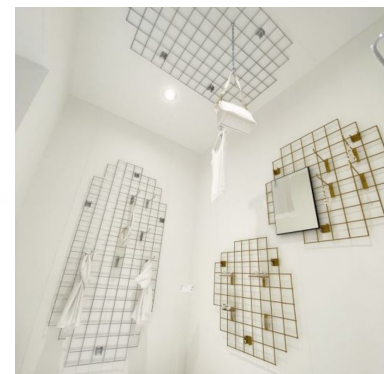

gold wire mesh display with hook - 900x900 mm 92.00 €Ex VAT
Accessory displays

FEATURES

Brand	Mobilier shopping
Base	
Fitting	
Color	Or
Ref	pre-gri-or-4173
ID	4173
Delivery schedule	1-5 working days
Category	Accessory displays
Type	Store furniture

DESCRIPTION

Improve the visibility and organisation of your products with our black wire mesh display stand. Designed to offer an elegant and functional presentation. Display your products with style and efficiency thanks to our **gold wire mesh display with hook**, an ideal solution for a stylish and modern presentation.

Dimensions:

- Width: 900 mm
 - Height: 900 mm
 - Mesh size: 100x100 mm
- Packaging content: • 1 x Gold wire rack with hook

gold wire mesh display with hook - 900x900 mm

Accessory displays - Photo n° 1

FEATURES