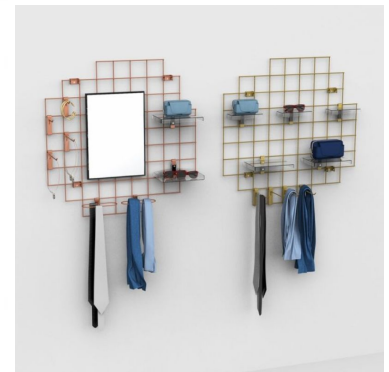

gold wire mesh display with hook - 900x900 mm 92.00 €Ex VAT
Accessory displays

FEATURES

Brand	Mobilier shopping
Base	
Fitting	
Color	Or
Ref	pre-gri-or-4173
ID	4173
Delivery schedule	1-5 working days
Category	Accessory displays
Type	Store furniture

DESCRIPTION

Improve the visibility and organisation of your products with our black wire mesh display stand. Designed to offer an elegant and functional presentation. Display your products with style and efficiency thanks to our **gold wire mesh display with hook**, an ideal solution for a stylish and modern presentation.

Dimensions:

- Width: 900 mm
 - Height: 900 mm
 - Mesh size: 100x100 mm
- Packaging content: • 1 x Gold wire rack with hook

gold wire mesh display with hook - 900x900 mm

Accessory displays - Photo n° 1

FEATURES