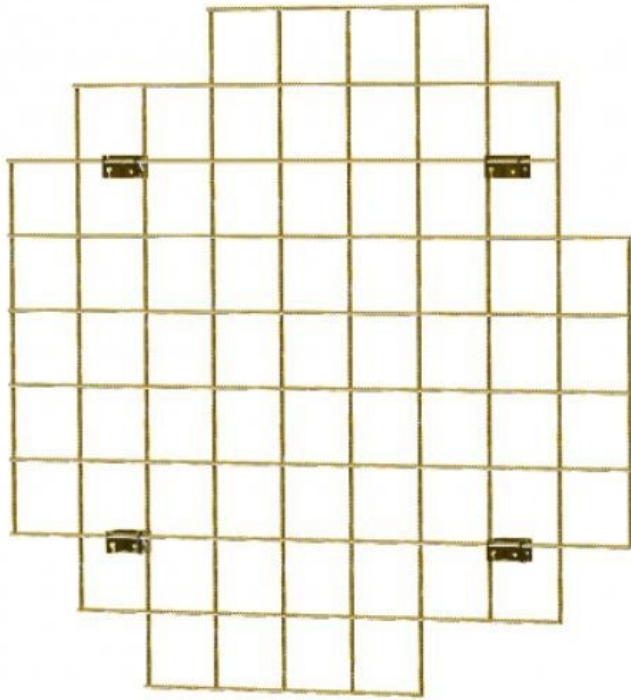

gold wire mesh display with hook - 900x900 mm 92.00 €Ex VAT
Accessory displays

FEATURES

Brand	Mobilier shopping
Base	
Fitting	
Color	Or
Ref	pre-gri-or-4173
ID	4173
Delivery schedule	1-5 working days
Category	Accessory displays
Type	Store furniture

DESCRIPTION

Improve the visibility and organisation of your products with our black wire mesh display stand. Designed to offer an elegant and functional presentation. Display your products with style and efficiency thanks to our **gold wire mesh display with hook**, an ideal solution for a stylish and modern presentation.

Dimensions:

- Width: 900 mm
 - Height: 900 mm
 - Mesh size: 100x100 mm
- Packaging content: • 1 x Gold wire rack with hook

gold wire mesh display with hook - 900x900 mm

Accessory displays - Photo n° 1

FEATURES

gold wire mesh display with hook - 900x900 mm

Accessory displays - Photo n° 2

FEATURES

Brand	Mobilier shopping
Base	
Fitting	
Color	Or
Ref	pre-gri-or-4173
ID	4173
Delivery schedule	1-5 working days
Category	Accessory displays
Type	Store furniture