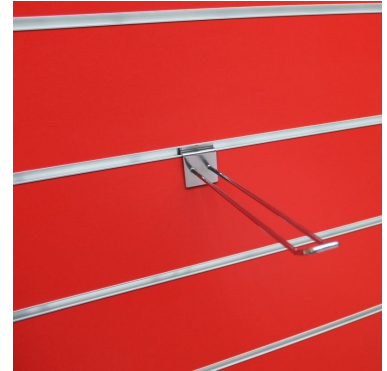

30cm metal hook

1.94 €Ex VAT

Slatwall and fittings

FEATURES

Brand	Mobilier shopping
Base Fitting	
Color	Metal
Ref ID	cro-en-met-4087 4087
Delivery schedule	1-5 working days
Category	Slatwall and fittings
Type	Store furniture

DETAIL

At Mannequins Shopping, discover our range of accessories for grooved panels, offering maximum flexibility for the layout of your shop. Personalise your retail space with *style* and *innovation*.

DESCRIPTION

Hook for slatted wall, L=30 cm, chromeOptimise your **arrangement** with our chrome-plated **slat wall hook**. Ideal for displaying your items.

1. Dimensions: L=30 cm
   - Easy to install on your shop's grooved panels.
2. Perfect for a modern and functional fitting. Equip your shop with this quality black hook.

30cm metal hook