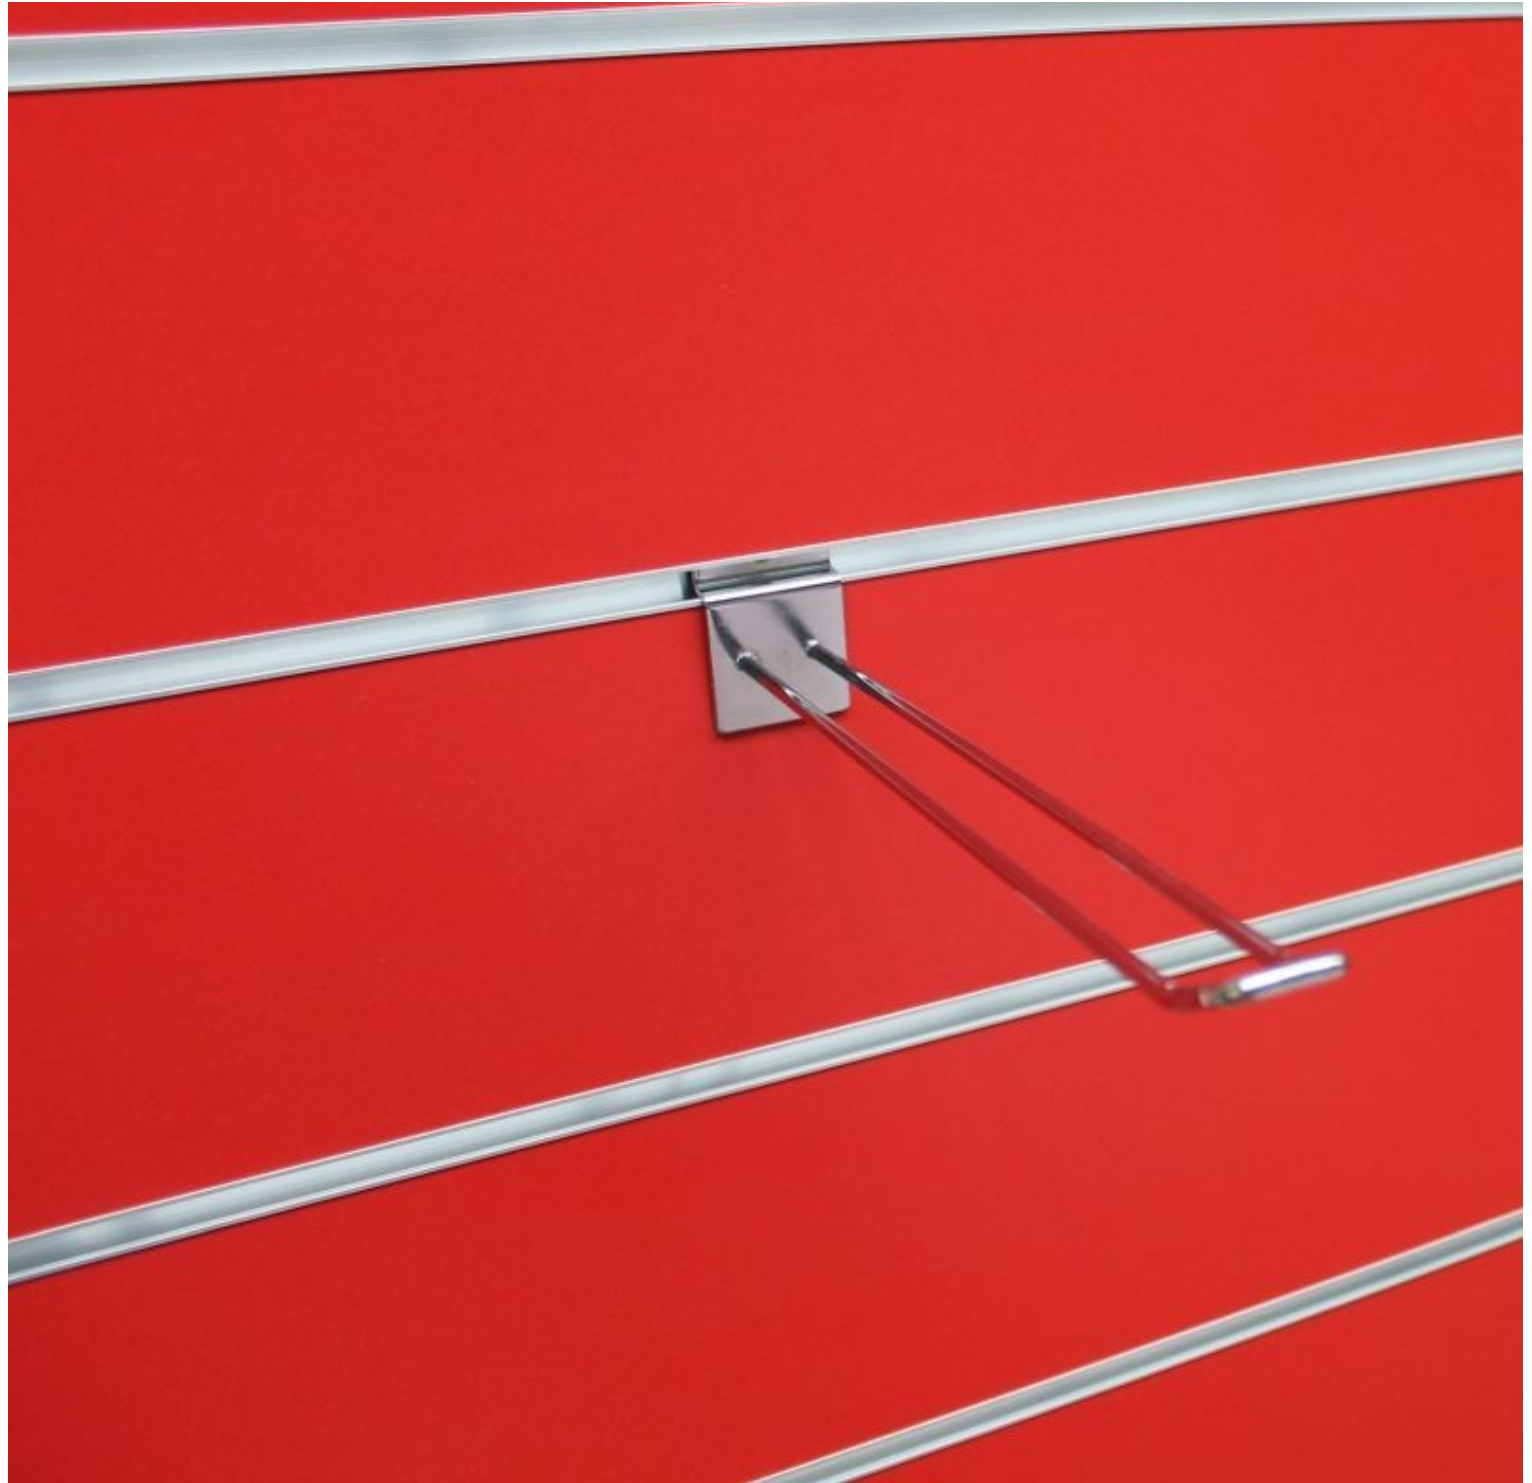

FEATURES

Brand	Mobilier shopping
Base Fitting	
Color	Metal
Ref ID	cro-en-met-4087 4087
Delivery schedule	1-5 working days
Category	Slatwall and fittings
Type	Store furniture

DETAIL

At Mannequins Shopping, discover our range of accessories for grooved panels, offering maximum flexibility for the layout of your shop. Personalise your retail space with *style* and *innovation*.