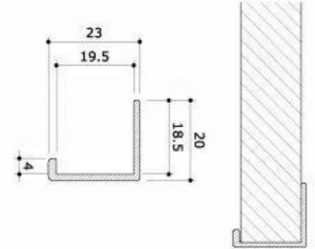

Angles for grooved panels in white aluminium **18.14 €Ex VAT** Slatwall and fittings

FEATURES

Brand	Mobilier shopping
Base Fitting	
Color	Blanc
Ref ID	cor-pou-pan-4121 4121
Delivery schedule	1-5 working days
Category	Slatwall and fittings
Type	Store furniture

DESCRIPTION

Aluminium Grooved Panel Corner, L=2400 mm - WhiteOptimise your **store layout** with our **aluminium grooved panel corner**, ideal for creating a stylish and functional display space. Designed for professional **store fitters**.With a length of 2400 mm and a white finish, this angle iron blends in perfectly with all types of *store design*, adding a touch of modernity and sophistication to your sales space.