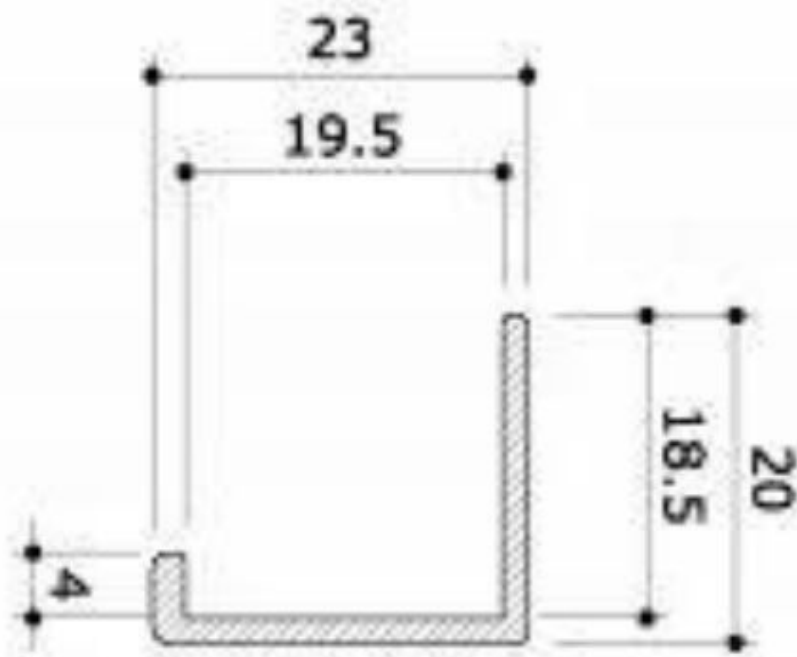

FEATURES

Brand	Mobilier shopping
Base Fitting	
Color	Blanc
Ref ID	cor-pou-pan-4121 4121
Delivery schedule	1-5 working days
Category	Slatwall and fittings
Type	Store furniture

DETAIL

At Mannequins Shopping, we specialise in store fittings and offer a comprehensive range of solutions to help retailers display their wares to best effect. Our expertise covers various aspects of store fittings, ensuring your products are presented impeccably and attractively. We offer a wide selection of store fitting accessories to meet all your fitting needs. Our solutions include:

- Window mannequins: A diverse range of mannequins to present your garments in a realistic and captivating way.
- Wooden hangers: Elegant, sturdy hangers to sublimate your garments and add a touch of sophistication to your presentation.
- Professional lighting: Lighting solutions designed to showcase your products and create a welcoming atmosphere in your shop.
- Grooved panels: Ideal for making the most of wall space and displaying your products in a flexible, modular way.