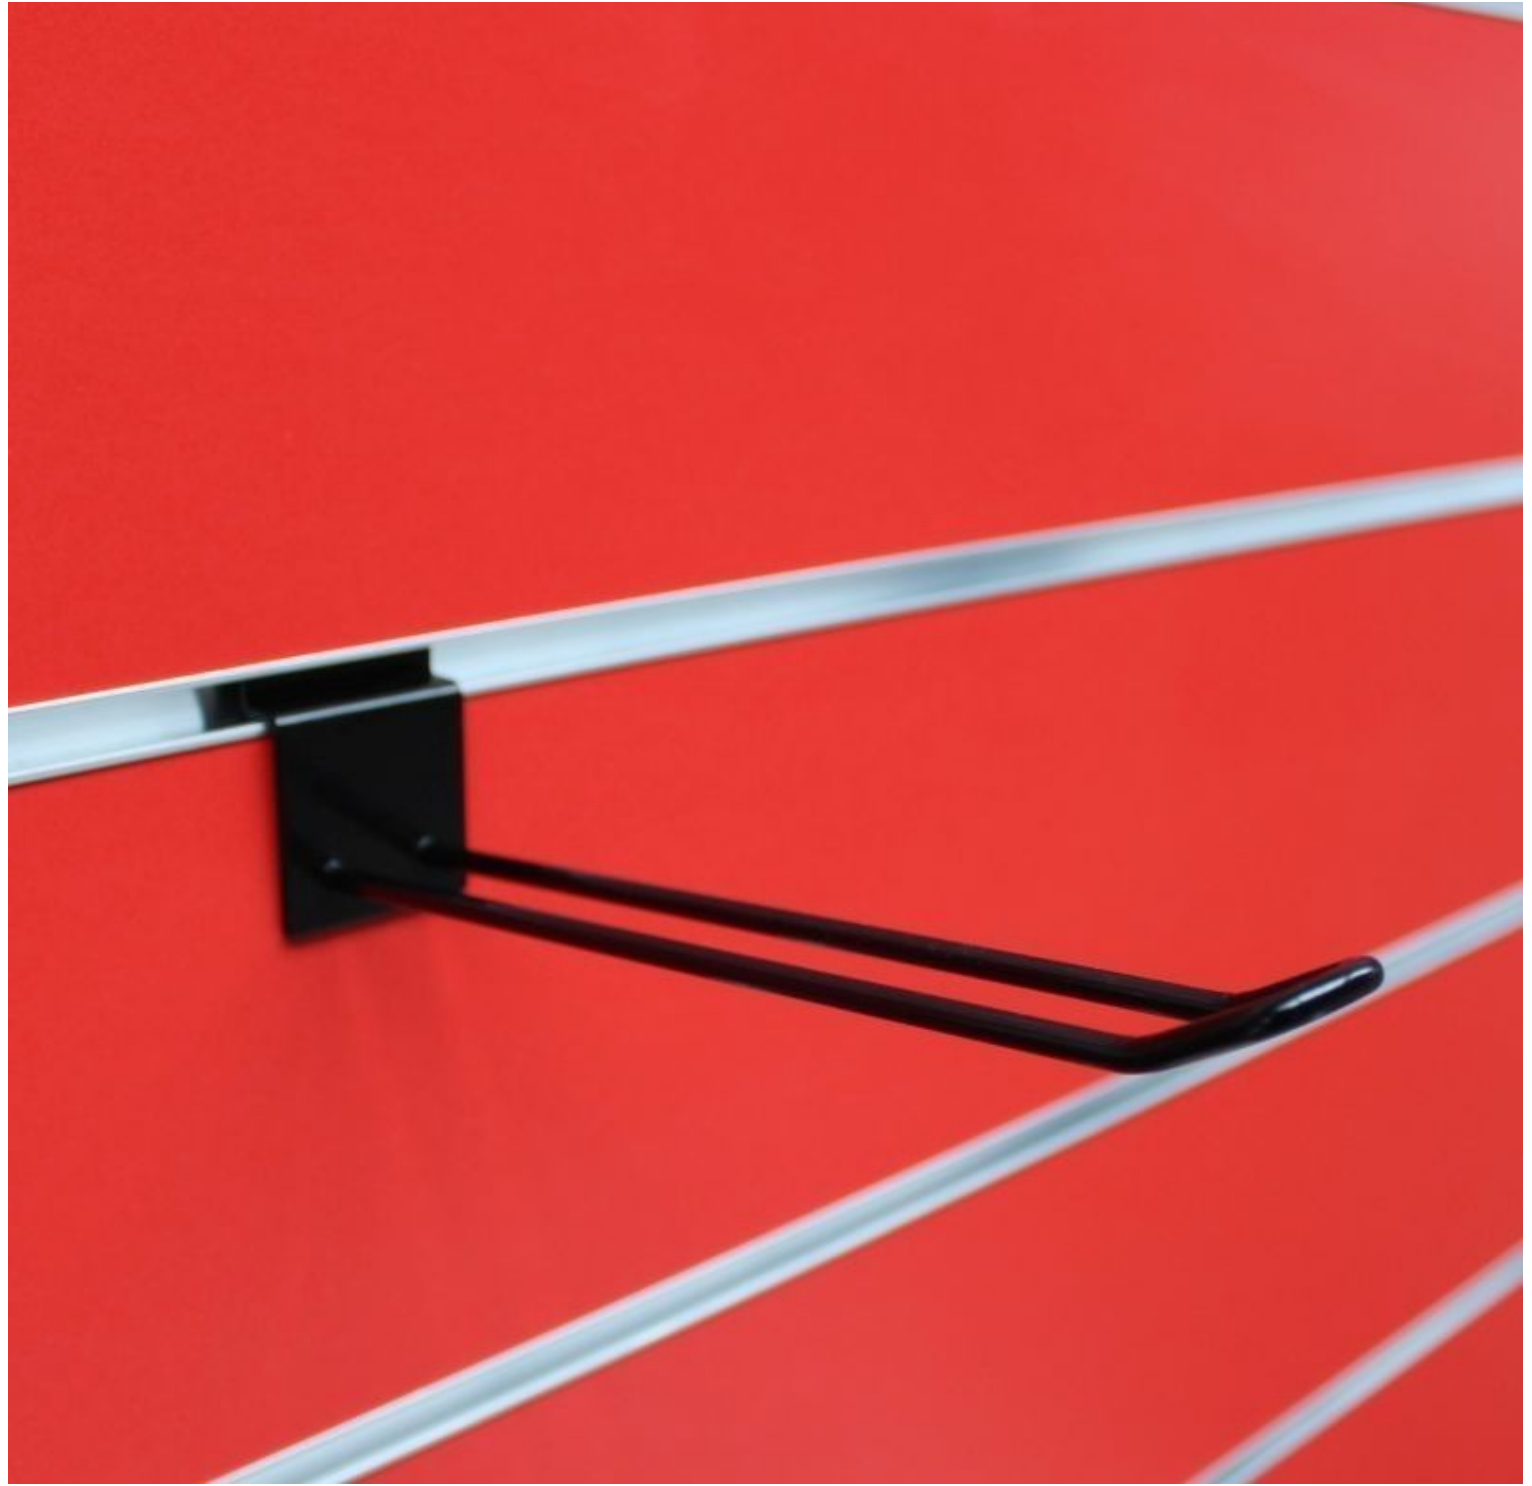

#### DESCRIPTION

Hook for slatted wall, L=20 cm, black **Ideal** for hanging and displaying your items in your shop. Designed for grooved panels. Easy to install, modular and extendable.

- Dimensions: 20 cm length Thisstore furnishingaccessory is a versatile choice for optimising space and displaying your products effectively.
- Colour: Black

## Slatwall and fittings - Photo n° 1

### DETAIL

Optimize your sales space with our hooks for grooved panels in various sizes and colours.

**Black hook 20cm**

Slatwall and fittings - Photo n° 2