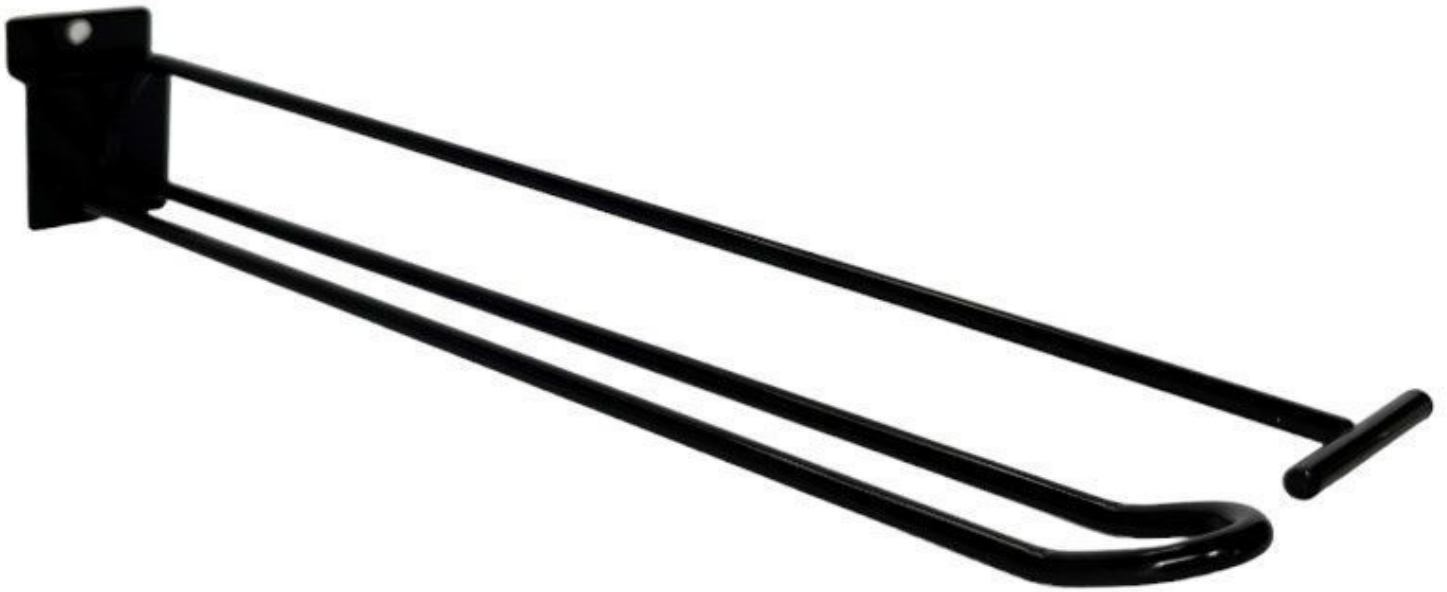

Black hook with top bar, 30cm Shelf support, blind fast Slatwall and fittings 2.07 €Ex VAT

FEATURES

Brand	Mobilier shopping
Base	
Fitting	
Color	Noir
Ref	cro-noi-ave-4116
ID	4116
Delivery schedule	1-5 working days
Category	Slatwall and fittings
Type	Store furniture

DESCRIPTION

HANGER WITH TOP BAR, L=30 CM, BLACKOptimise your **store layout** with our **Hook** 30 cm in black. Perfect for your **grooved panels**, this accessory allows you to display your items effectively and aesthetically. Thanks to its *top bar*, it offers enhanced stability for impeccable presentation of your products.

- Grooved panel accessories: Ideal for increasing the capacity of your displays. Transform your sales space with thishook, essential for an optimalstore layout.
- Store equipment: Designed for maximum durability and reliability.

Black hook with top bar, 30cm Shelf support, blind fast Slatwall and fittings - Photo n° 1

FEATURES

Brand	Mobilier shopping
Base	
Fitting	
Color	Noir
Ref	cro-noi-ave-4116
ID	4116
Delivery schedule	1-5 working days
Category	Slatwall and fittings
Type	Store furniture