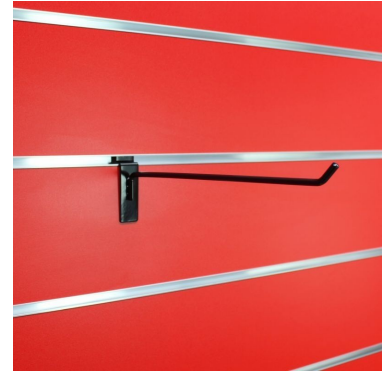

Black single hook 30cm **1.55 €Ex VAT**

Slatwall and fittings

FEATURES

Brand	Mobilier shopping
Base	
Fitting	
Color	Noir
Ref	cro-sim-noi-4085
ID	4085
Delivery schedule	1-5 working days
Category	Slatwall and fittings
Type	Store furniture

DETAIL

Single black hook for 30cm grooved panels

- Easy to use, for a better layout of your shop.
- Accessories not included

Discover many hooks in different sizes at Mannequins Shopping

DESCRIPTION

Black hook for 30cm grooved panels Discover our **black hook for grooved panels**, ideal for hanging and displaying your items in your shop.

- Dimensions: 30 cm
- Easy to install, no tools required
- Sturdy construction to support a variety of products

Improve the layout of your shop with our black hook for grooved panels.

Black single hook 30cm

DETAIL

Single black hook for 30cm grooved panels

- Easy to use, for a better layout of your shop.
- Accessories not included

Discover many hooks in different sizes at Mannequins Shopping

Black single hook 30cm