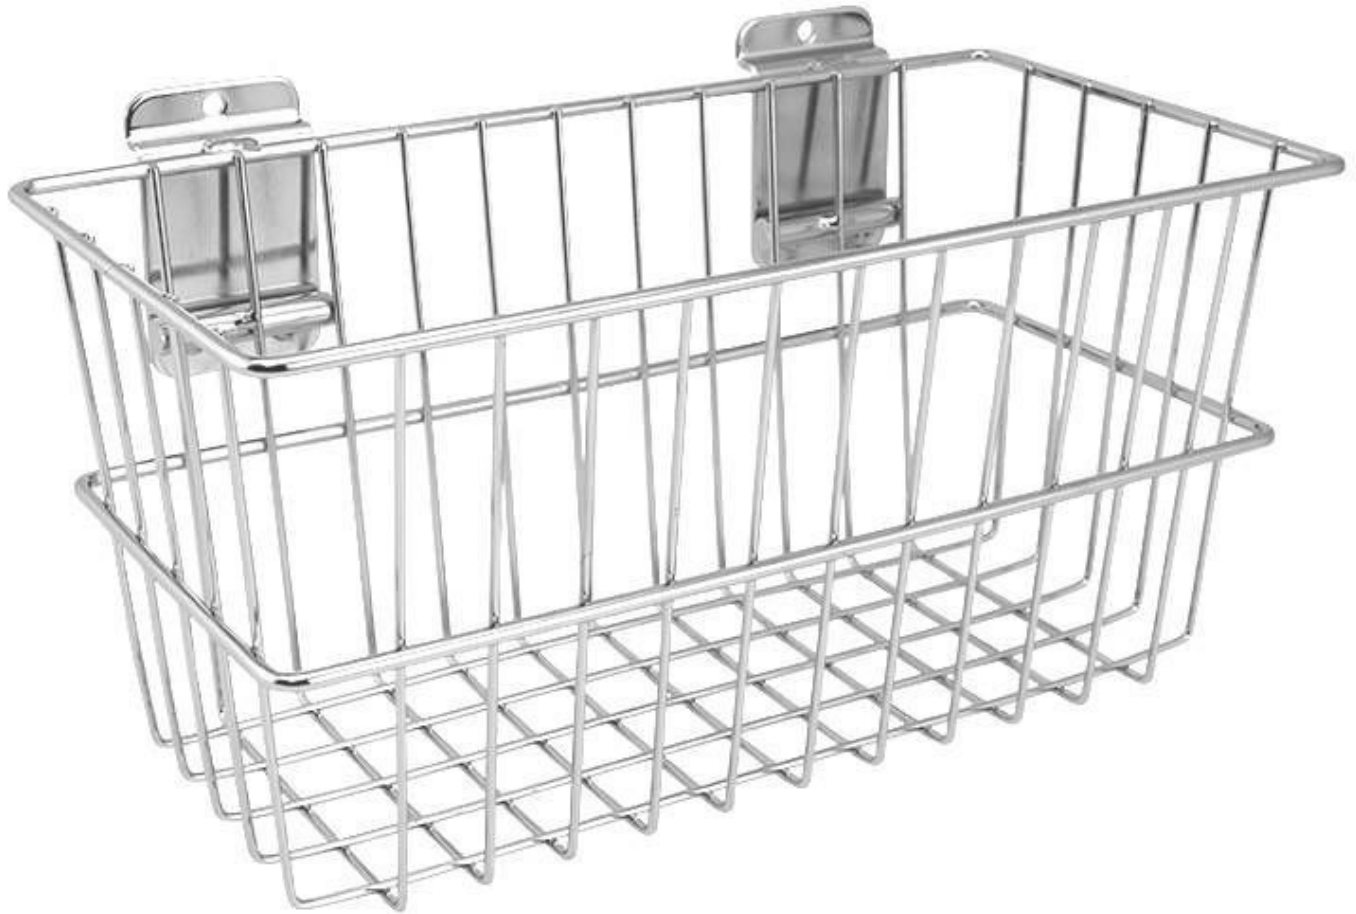

Slatwall and fittings - Photo n° 1

FEATURES

Brand	Mobilier shopping
Base	
Fitting	
Color	Metal
Ref	cor-met-pou-4108
ID	4108
Delivery schedule	1-5 working days
Category	Slatwall and fittings
Type	Store furniture

DETAIL

At Mannequins Shopping, we offer high-quality grooved panel accessories designed to meet your specific shopfitting needs.

- Trendy design: Our accessories are available in a variety of styles and finishes to perfectly match your shop's aesthetic.
- Large choice of colours: With a wide range of colours available, you can customise your shop to match your brand's image.

Metal basket for grooved panels

Slatwall and fittings - Photo n° 2