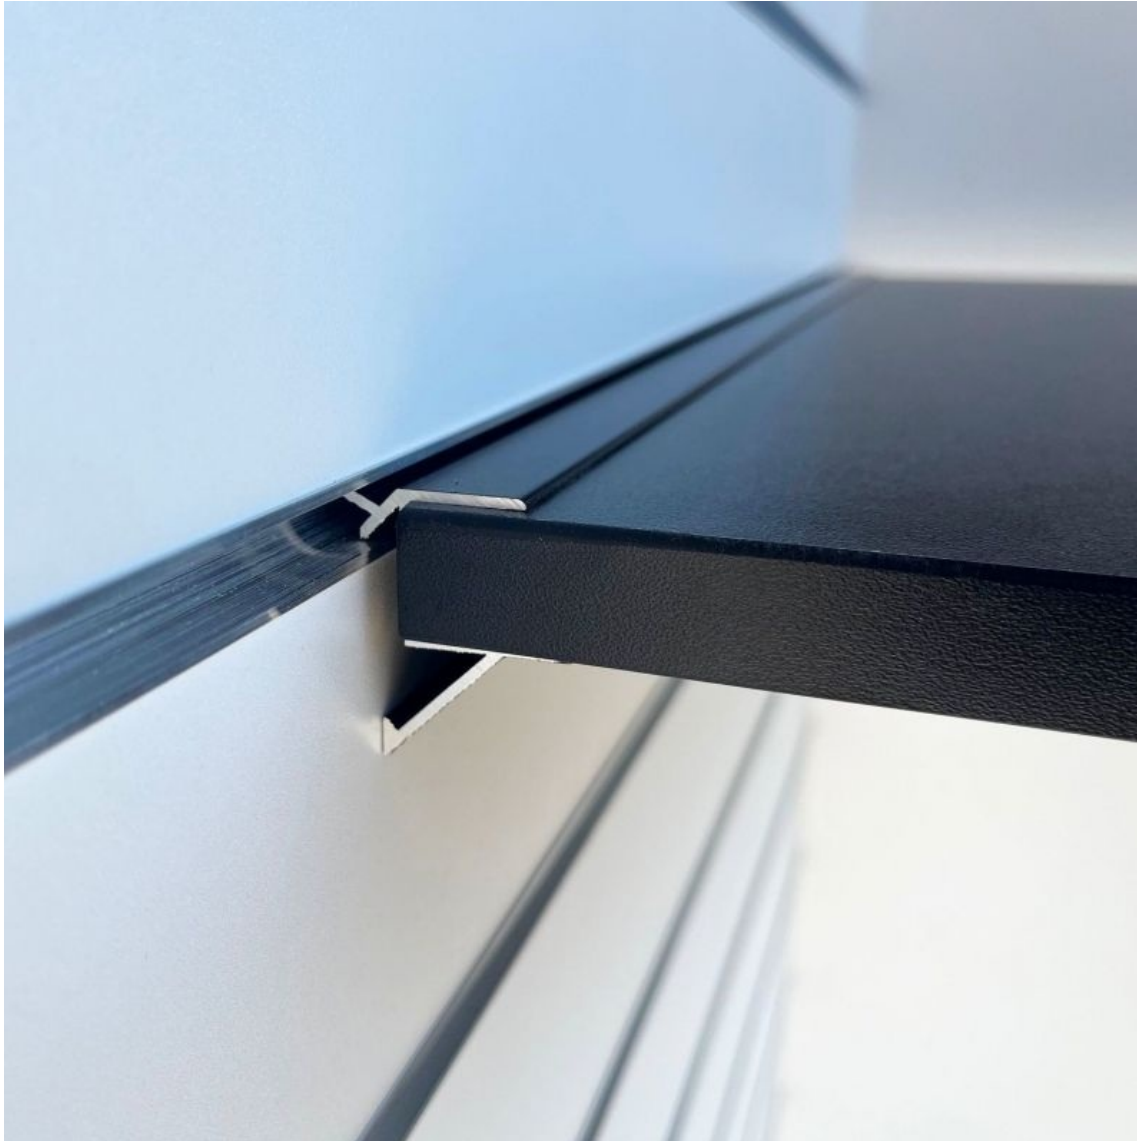

Shelf supports, blind fasteners **10.34 €Ex VAT** Slatwall and fittings

FEATURES

Brand	Mobilier shopping
Base Fitting	
Color	Noir
Ref ID	sup-eta-fix-4111 4111
Delivery schedule	1-5 working days
Category	Slatwall and fittings
Type	Store furniture

DETAIL

STORE FURNITURE STORE FURNITURE Ribbed panels are a must-have for shop fittings. It's the layout solution that makes the most of your shop's wall space. At Mannequins Shopping, we offer trendy and innovative grooved panels with a wide range of colours, styles, finishes and accessories.

DESCRIPTION

BLACK "BLIND MOUNT" SHEET BRACKET, L=590MM FOR 600MM SHEETThe black "Blind Mount" shelf bracket is the perfect accessory for your **grooved panels**. Designed for discreet installation, this bracket allows you to display your items elegantly in your shop.

- Adaptability: This stand is specially designed for 600mm wide shelves, offering a solution perfectly suited to your store layout.
- Easy installation: With its blind mounting system, installing this bracket is quick and easy, allowing you to set up your store equipment without hassle.
- Elegant finish: The black colour of this stand gives it a modern, professional look, adding an aesthetic touch to your sales space.

Shelf supports, blind fasteners