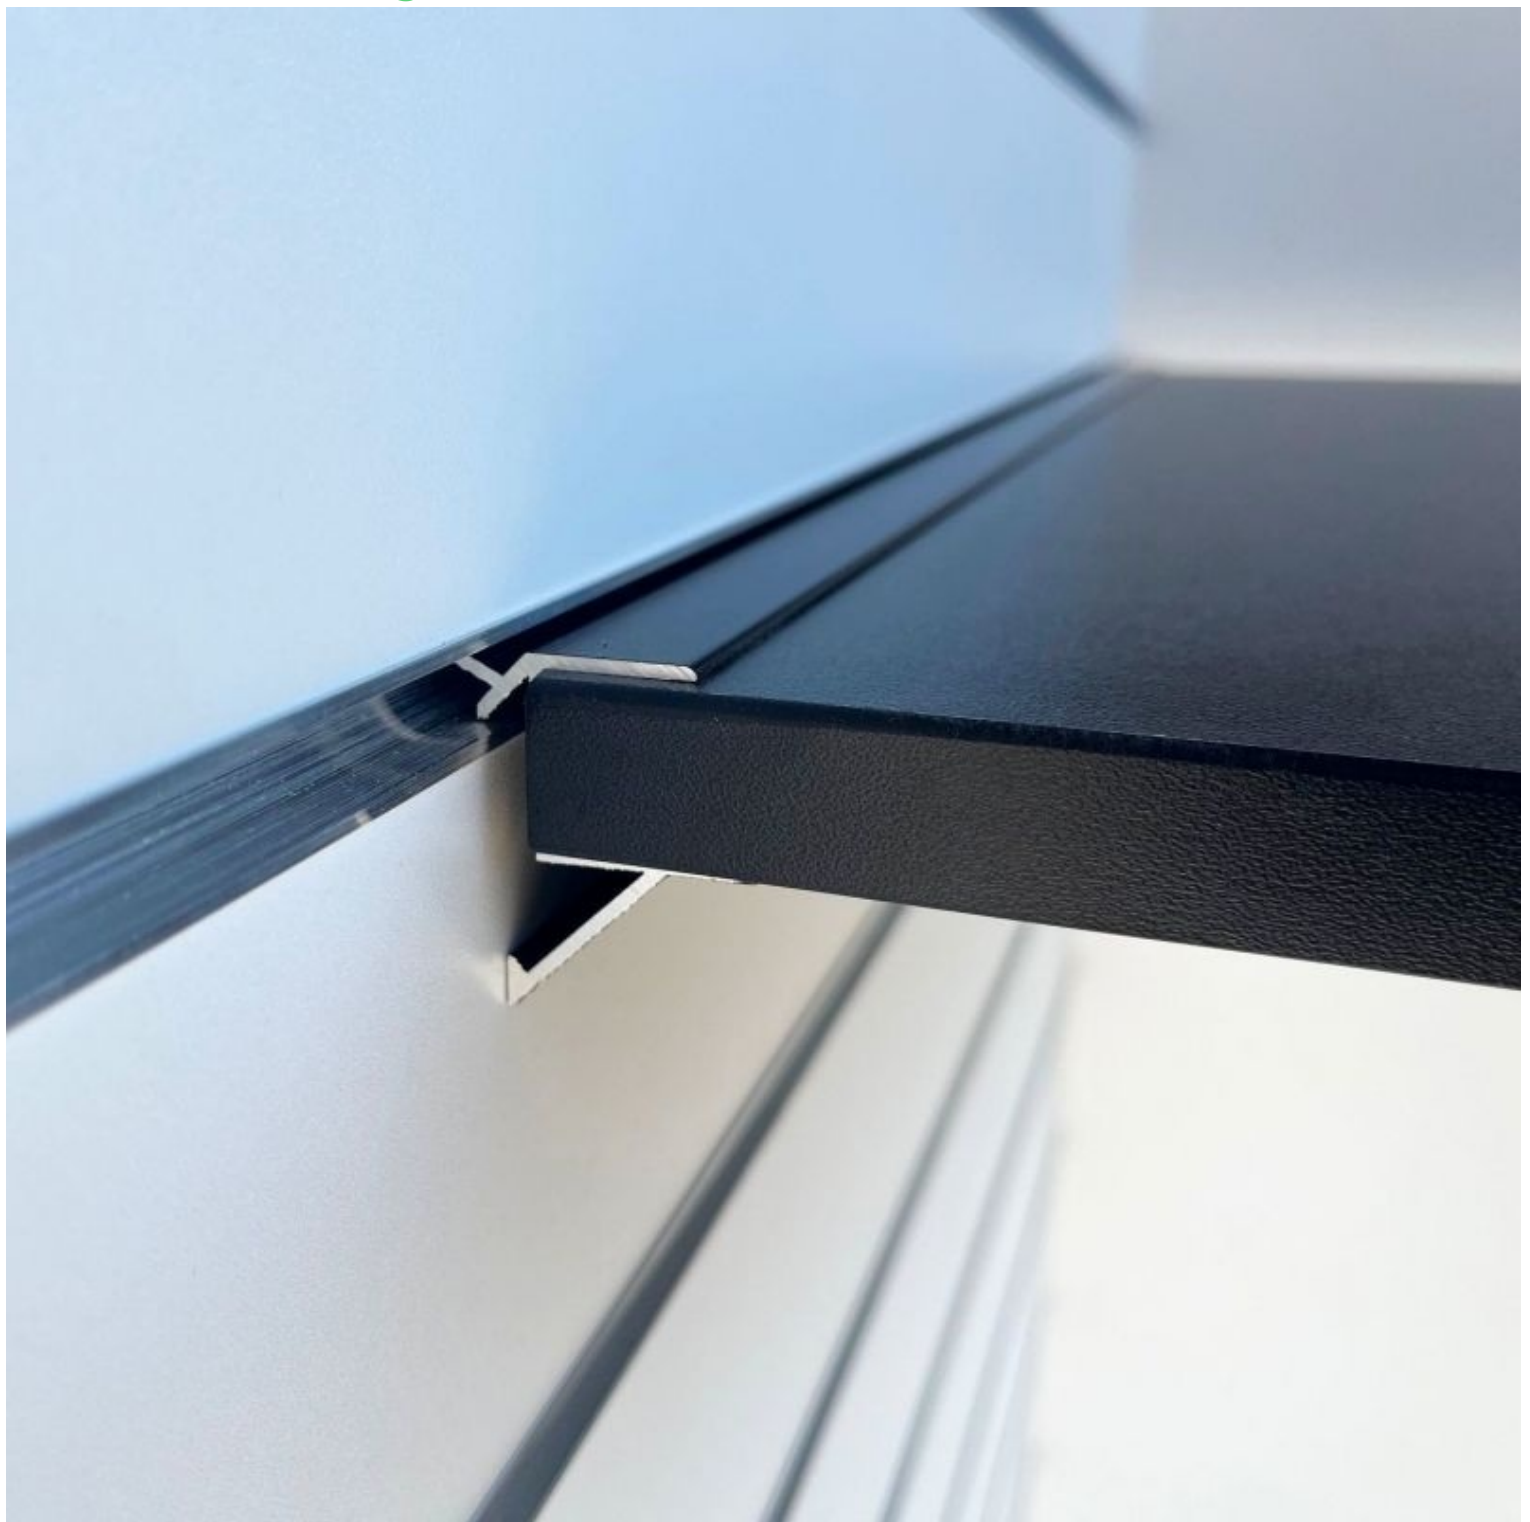

Slatwall and fittings - Photo n° 1

FEATURES

Brand	Mobilier shopping
Base Fitting	
Color	Noir
Ref	sup-eta-fix-4111
ID	4111
Delivery schedule	1-5 working days
Category	Slatwall and fittings
Type	Store furniture

DETAIL

STORE FURNITURE STORE FURNITURE Ribbed panels are a must-have for shop fittings. It's the layout solution that makes the most of your shop's wall space. At Mannequins Shopping, we offer trendy and innovative grooved panels with a wide range of colours, styles, finishes and accessories.

Shelf supports, blind fasteners

Slatwall and fittings - Photo n° 2